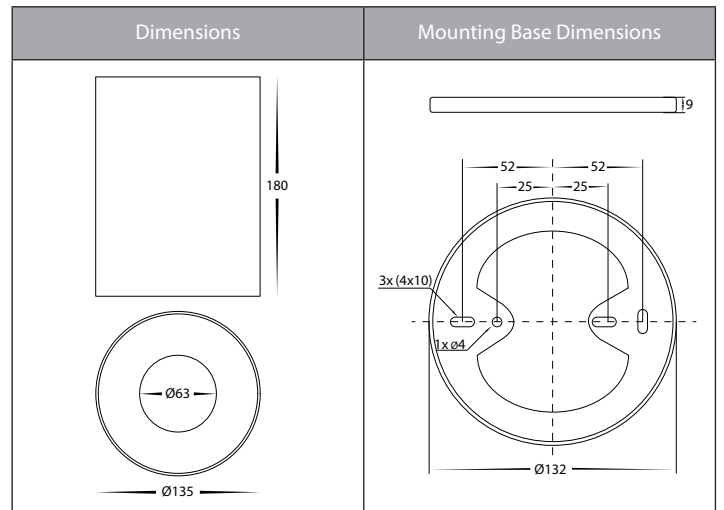

Nella Aluminium Surface Mounted Downlights

Product Specifications

Name	Nella
Material	Aluminium
Colour	Black or White
IP Rating	IP54
Installation Type	Ceiling - Surface Mounted
Lamp Base	Built in LED
Max Wattage	24w
Protection Class	1 (Earth Required)
Lamp Expectancy	<30,000hrs
Diffuser Type	Plastic
CRI	CRI>80
Dimmable	Yes - Triac
IK Rating	IK08
Warranty	3 Years Replacement*

Product Ordering

Image	Part Number	Colour Temp	Lumens	Input Voltage	Beam Angle	Included LED	Barcode
	HV5844S-BLK	2700k 3000k 4000k 5000k 5700k	1554lm 1638lm 1796lm 1893lm 1968lm	240v AC	60°	Five Colour 24w Built in LED	9350418028693
	HV5844S-WHT	2700k 3000k 4000k 5000k 5700k	1554lm 1638lm 1796lm 1893lm 1968lm	240v AC	60°	Five Colour 24w Built in LED	9350418028709