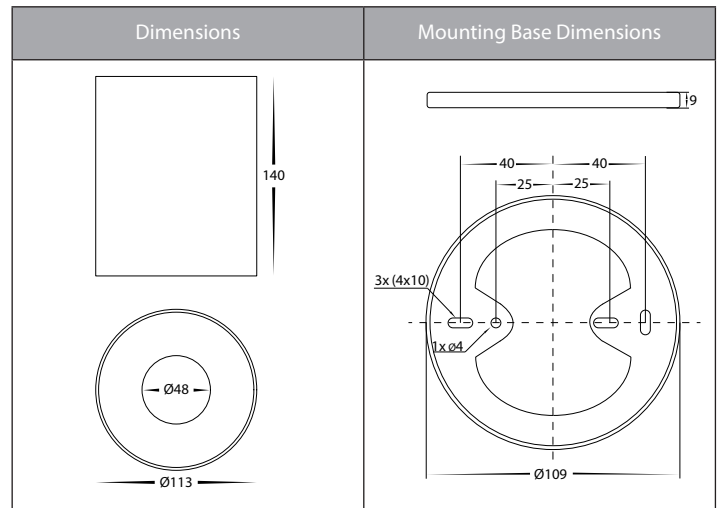

Nella Aluminium Surface Mounted Downlights

Product Specifications

Name	Nella
Material	Aluminium
Colour	Black or White
IP Rating	IP54
Installation Type	Ceiling - Surface Mounted
Lamp Base	Built in LED
Max Wattage	18w
Protection Class	1 (Earth Required)
Lamp Expectancy	<30,000hrs
Diffuser Type	Plastic
CRI	CRI>80
Dimmable	Yes - Triac
IK Rating	IK08
Warranty	3 Years Replacement*

Product Ordering

Image	Part Number	Colour Temp	Lumens	Input Voltage	Beam Angle	Included LED	Barcode
	HV5843S-BLK	2700k 3000k 4000k 5000k 5700k	1371lm 1410lm 1518lm 1600lm 1617lm	240v AC	60°	Five Colour 18w Built in LED	9350418028648
	HV5843S-WHT	2700k 3000k 4000k 5000k 5700k	1371lm 1410lm 1518lm 1600lm 1617lm	240v AC	60°	Five Colour 18w Built in LED	9350418028655