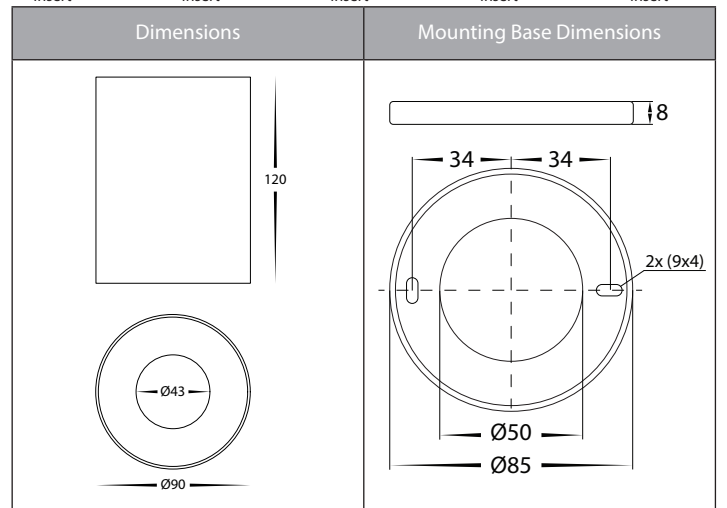

## Product Specifications

Name	Nella
Material	Aluminium
Colour	Black or White
IP Rating	IP54
Installation Type	Ceiling - Surface Mounted
Lamp Base	Built in LED
Max Wattage	12w
Protection Class	1 (Earth Required)
Lamp Expectancy	<30,000hrs
Diffuser Type	Plastic
CRI	CRI>80
Dimmable	Yes - Triac
IK Rating	IK08
Warranty	3 Years Replacement*

## Product Ordering

Image	Part Number	Colour Temp	Lumens	Input Voltage	Beam Angle	Included LED	Barcode
	<b>HV5842S-BLK</b>	2700k 3000k 4000k 5000k 5700k	688lm 840lm 916lm 931lm 1004lm	240v AC	60°	<b>Five Colour</b> 12w Built in LED	9350418028570
	<b>HV5842S-WHT</b>	2700k 3000k 4000k 5000k 5700k	688lm 840lm 916lm 931lm 1004lm	240v AC	60°	<b>Five Colour</b> 12w Built in LED	9350418028587