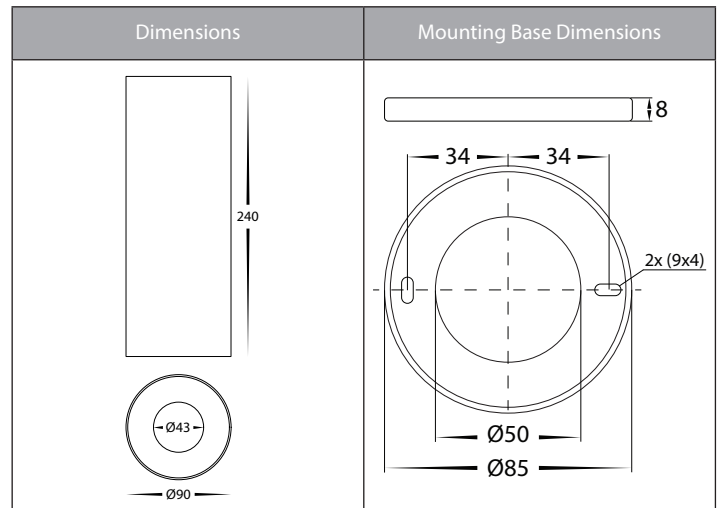

Nella Aluminium Surface Mounted Downlights

Product Specifications

Name	Nella
Material	Aluminium
Colour	Black or White
IP Rating	IP54
Installation Type	Ceiling - Surface Mounted
Lamp Base	Built in LED
Max Wattage	12w
Protection Class	1 (Earth Required)
Lamp Expectancy	<30,000hrs
Diffuser Type	Plastic
CRI	CRI>80
Dimmable	Yes - Triac
IK Rating	IK08
Warranty	3 Years Replacement*

Product Ordering

Image	Part Number	Colour Temp	Lumens	Input Voltage	Beam Angle	Included LED	Barcode
	HV5842S-BLK-EXT	2700k 3000k 4000k 5000k 5700k	688lm 840lm 916lm 931lm 1004lm	240v AC	60°	Five Colour 12w Built in LED	9350418028594
	HV5842S-WHT-EXT	2700k 3000k 4000k 5000k 5700k	688lm 840lm 916lm 931lm 1004lm	240v AC	60°	Five Colour 12w Built in LED	9350418028600