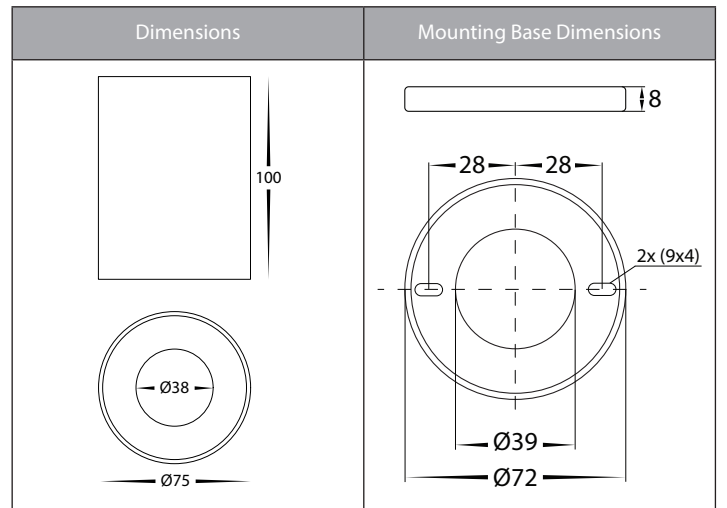

## Product Specifications

Name	Nella
Material	Aluminium
Colour	Black or White
IP Rating	IP54
Installation Type	Ceiling - Surface Mounted
Lamp Base	Built in LED
Max Wattage	7w
Protection Class	1 (Earth Required)
Lamp Expectancy	<30,000hrs
Diffuser Type	Plastic
CRI	CRI>80
Dimmable	Yes - Triac
IK Rating	IK08
Warranty	3 Years Replacement*

## Product Ordering

Image	Part Number	Colour Temp	Lumens	Input Voltage	Beam Angle	Included LED	Barcode
	<b>HV5841S-BLK</b>	2700k 3000k 4000k 5000k 5700k	499lm 512lm 558lm 593lm 601lm	240v AC	60°	<b>Five Colour</b> 7w Built in LED	9350418028525
	<b>HV5841S-WHT</b>	2700k 3000k 4000k 5000k 5700k	499lm 512lm 558lm 593lm 601lm	240v AC	60°	<b>Five Colour</b> 7w Built in LED	9350418028532