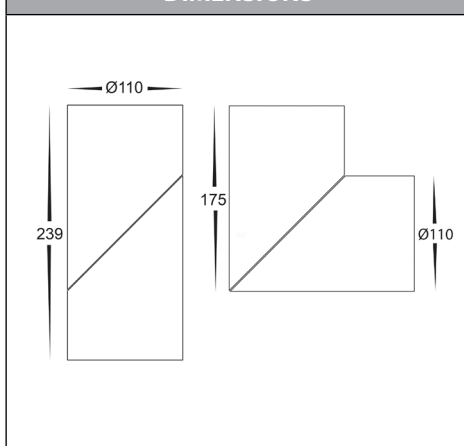

INDOOR/OUTDOOR
WATER RESISTANT

DIMENSIONS

DIMENSIONS

MOUNTING BASE

IMAGE	PART NUMBER	COLOUR TEMP	LUMENS	INPUT VOLTAGE	BEAM ANGLE	INCLUDED LED
	HV5825T-BLK	3000K 4000K 5500K	2100lm 2320lm 2270lm	240v AC	60°	TRI Colour 24w Built in LED
	HV5825T-WHT	3000K 4000K 5500K	2100lm 2320lm 2270lm	240v AC	60°	TRI Colour 24w Built in LED