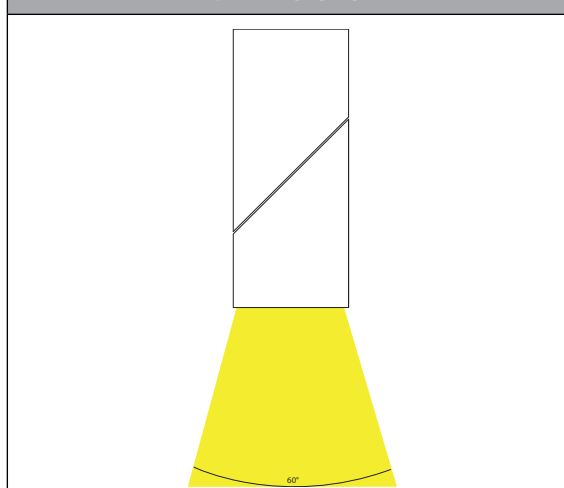

Nella 24w Rotatable Surface Mounted Downlight

PRODUCT SPECIFICATIONS

Name	Nella
Material	Aluminium
Colour	Black or White
IP Rating	IP54
Lamp Base	Built in LED
CRI	> 80
Wiring	Parallel
Dimmable	Yes - Triac
Warranty	3 Years Replacement

INDOOR/OUTDOOR
WATER RESISTANT

DIMENSIONS

DIMENSIONS

MOUNTING BASE

IMAGE	PART NUMBER	COLOUR TEMP	LUMENS	INPUT VOLTAGE	BEAM ANGLE	INCLUDED LED
	HV5825T-BLK	3000K 4000K 5500K	2100lm 2320lm 2270lm	240v AC	60°	TRI Colour 24w Built in LED
	HV5825T-WHT	3000K 4000K 5500K	2100lm 2320lm 2270lm	240v AC	60°	TRI Colour 24w Built in LED