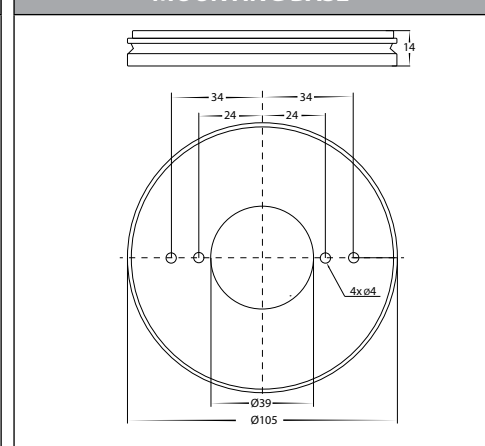

INDOOR/OUTDOOR
WATER RESISTANT

DIMENSIONS

DIMENSIONS

MOUNTING BASE

IMAGE	PART NUMBER	COLOUR TEMP	LUMENS	INPUT VOLTAGE	BEAM ANGLE	INCLUDED LED
	HV5825T-BLK	3000K 4000K 5500K	2100lm 2320lm 2270lm	240v AC	60°	TRI Colour 24w Built in LED
	HV5825T-WHT	3000K 4000K 5500K	2100lm 2320lm 2270lm	240v AC	60°	TRI Colour 24w Built in LED