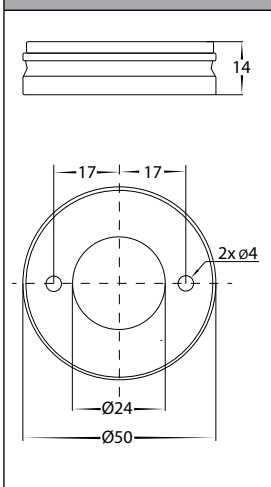

COLOUR TEMP

IP RATING

APPROVAL

DIMENSIONS

MOUNTING BASE

IMAGE

PART NUMBER

COLOUR TEMP