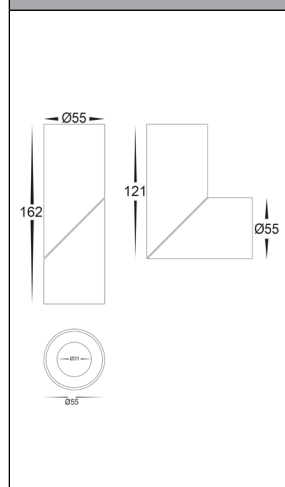

COLOUR TEMP

IP RATING

APPROVAL

DIMENSIONS

MOUNTING BASE

IMAGE

PART NUMBER

COLOUR TEMP