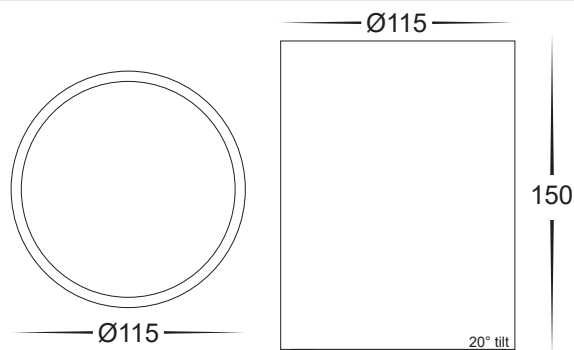

Nella 18w Adjustable Surface Mounted Downlight

PRODUCT SPECIFICATIONS

Name	Nella
Material	Aluminium
Colour	Black or White
IP Rating	IP40
Tilt	20°
Lamp Base	Built in LED
CRI	> 80
Dimmable	Yes - Triac
Warranty	2 Years Replacement

COLOUR TEMP

IP RATING

APPROVAL

MOUNTING BASE

DIMENSIONS

IMAGE	PART NUMBER	COLOUR TEMP	LUMENS	INPUT VOLTAGE	BEAM ANGLE	INCLUDED LED
	HV5815T-BLK	3000k 4000k 5500k	1100lm 1120lm 1110lm	240v AC	60°	Tri Colour Built in 18w LED
	HV5815T-WHT	3000k 4000k 5500k	1100lm 1120lm 1110lm	240v AC	60°	Tri Colour Built in 18w LED