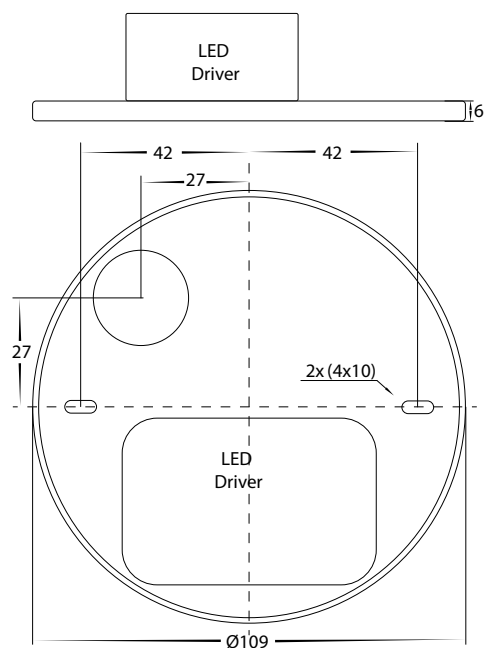

Nella 18w Adjustable Surface Mounted Downlight

PRODUCT SPECIFICATIONS

Name	Nella
Material	Aluminium
Colour	Black or White
IP Rating	IP40
Tilt	20°
Lamp Base	Built in LED
CRI	> 80
Dimmable	Yes - Triac
Warranty	2 Years Replacement

COLOUR TEMP

IP RATING

APPROVAL

MOUNTING BASE

DIMENSIONS

IMAGE	PART NUMBER	COLOUR TEMP	LUMENS	INPUT VOLTAGE	BEAM ANGLE	INCLUDED LED
	HV5815T-BLK	3000k 4000k 5500k	1100lm 1120lm 1110lm	240v AC	60°	Tri Colour Built in 18w LED
	HV5815T-WHT	3000k 4000k 5500k	1100lm 1120lm 1110lm	240v AC	60°	Tri Colour Built in 18w LED