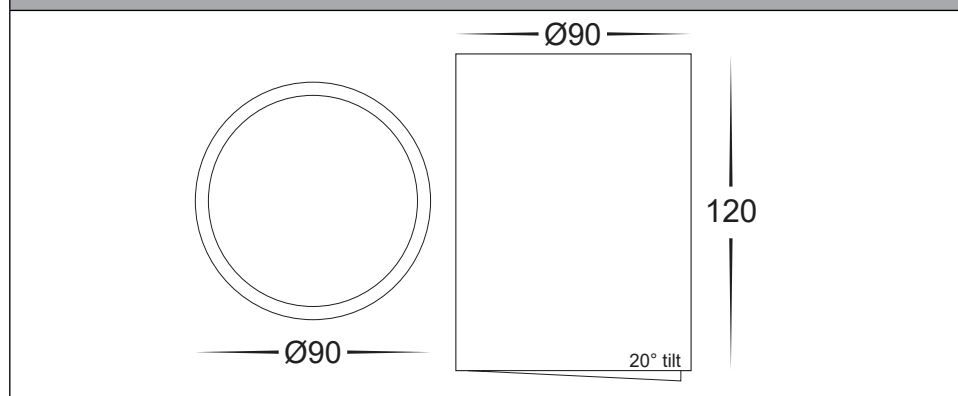

## DIMENSIONS

IMAGE	PART NUMBER	COLOUR TEMP	LUMENS	INPUT VOLTAGE	BEAM ANGLE	INCLUDED LED
	<b>HV5813T-BLK</b>	3000k 4000k 5500k	980lm 1015lm 985lm	240v AC	60°	Tri Colour Built in 12w LED
	<b>HV5813T-WHT</b>	3000k 4000k 5500k	980lm 1015lm 985lm	240v AC	60°	Tri Colour Built in 12w LED