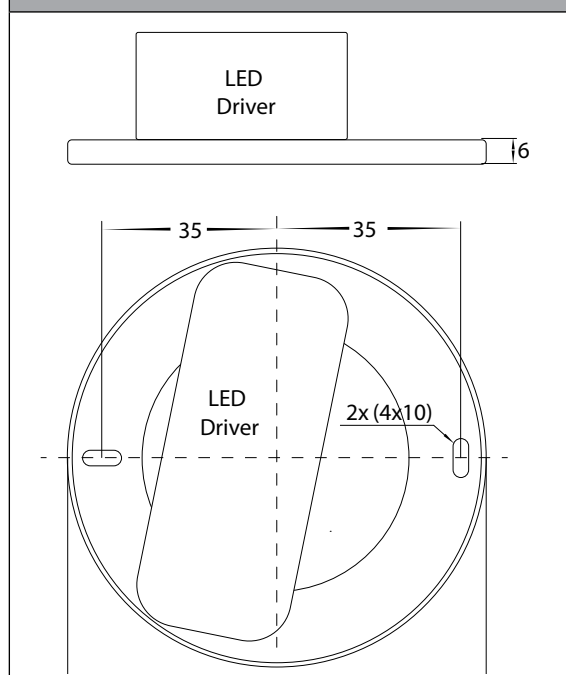

## PRODUCT SPECIFICATIONS

Name	Nella
Material	Aluminium
Colour	Black or White
IP Rating	IP40
Tilt	20°
Lamp Base	Built in LED
CRI	> 80
Dimmable	Yes - Triac
Warranty	2 Years Replacement

## DIMENSIONS

IMAGE	PART NUMBER	COLOUR TEMP	LUMENS	INPUT VOLTAGE	BEAM ANGLE	INCLUDED LED
	<b>HV5813T-BLK</b>	3000k 4000k 5500k	980lm 1015lm 985lm	240v AC	60°	Tri Colour Built in 12w LED
	<b>HV5813T-WHT</b>	3000k 4000k 5500k	980lm 1015lm 985lm	240v AC	60°	Tri Colour Built in 12w LED