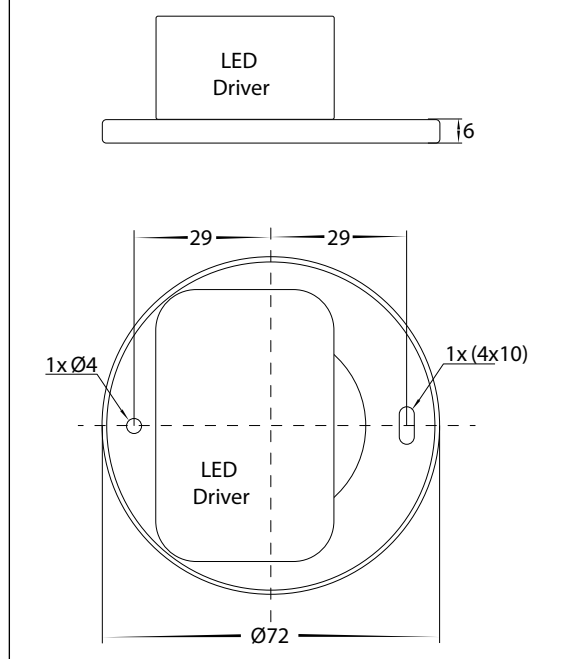

## PRODUCT SPECIFICATIONS

Name	Nella
Material	Aluminium
Colour	Black or White
IP Rating	IP40
Tilt	20°
Lamp Base	Built in LED
CRI	> 80
Dimmable	Yes - Triac
Warranty	2 Years Replacement

## DIMENSIONS

IMAGE	PART NUMBER	COLOUR TEMP	LUMENS	INPUT VOLTAGE	BEAM ANGLE	INCLUDED LED
	<b>HV5812T-BLK</b>	3000k 4000k 5500k	600lm 640lm 605lm	240v AC	60°	Tri Colour Built in 7w LED
	<b>HV5812T-WHT</b>	3000k 4000k 5500k	600lm 640lm 605lm	240v AC	60°	Tri Colour Built in 7w LED