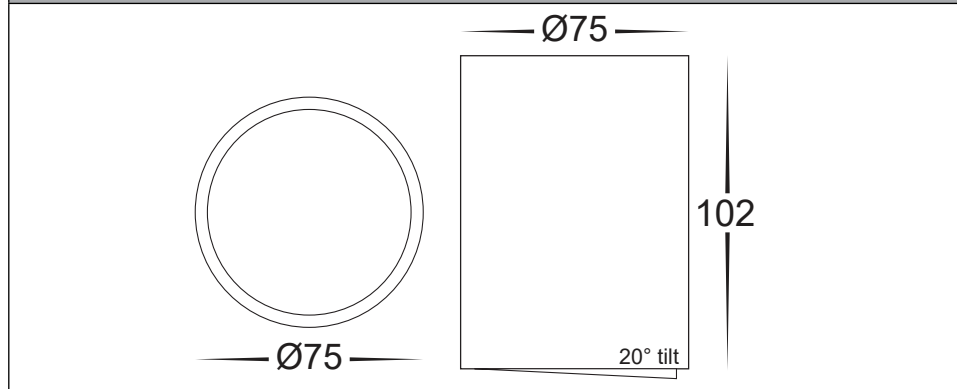

## DIMENSIONS

IMAGE	PART NUMBER	COLOUR TEMP	LUMENS	INPUT VOLTAGE	BEAM ANGLE	INCLUDED LED
	<b>HV5812T-BLK</b>	3000k 4000k 5500k	600lm 640lm 605lm	240v AC	60°	Tri Colour Built in 7w LED
	<b>HV5812T-WHT</b>	3000k 4000k 5500k	600lm 640lm 605lm	240v AC	60°	Tri Colour Built in 7w LED