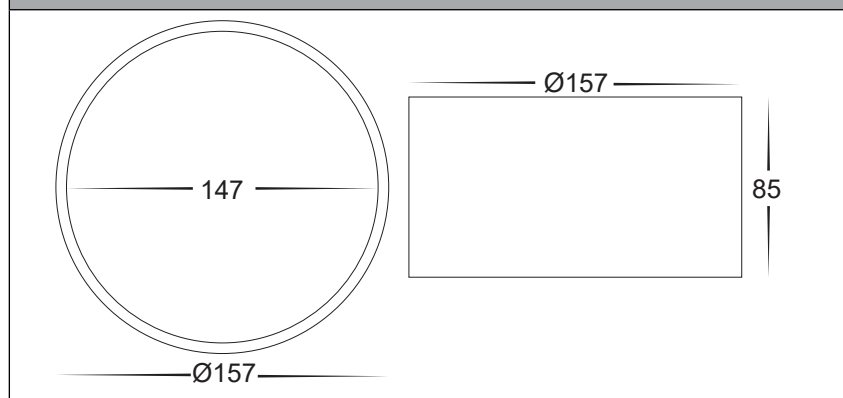

## PRODUCT SPECIFICATIONS

Name	Nella
Material	Aluminium
Colour	Black or White
IP Rating	IP54
Lamp Base	Built in LED
CRI	> 80
Wiring	Parallel
Dimmable	Yes - Triac
Warranty	3 Years Replacement

## DIMENSIONS