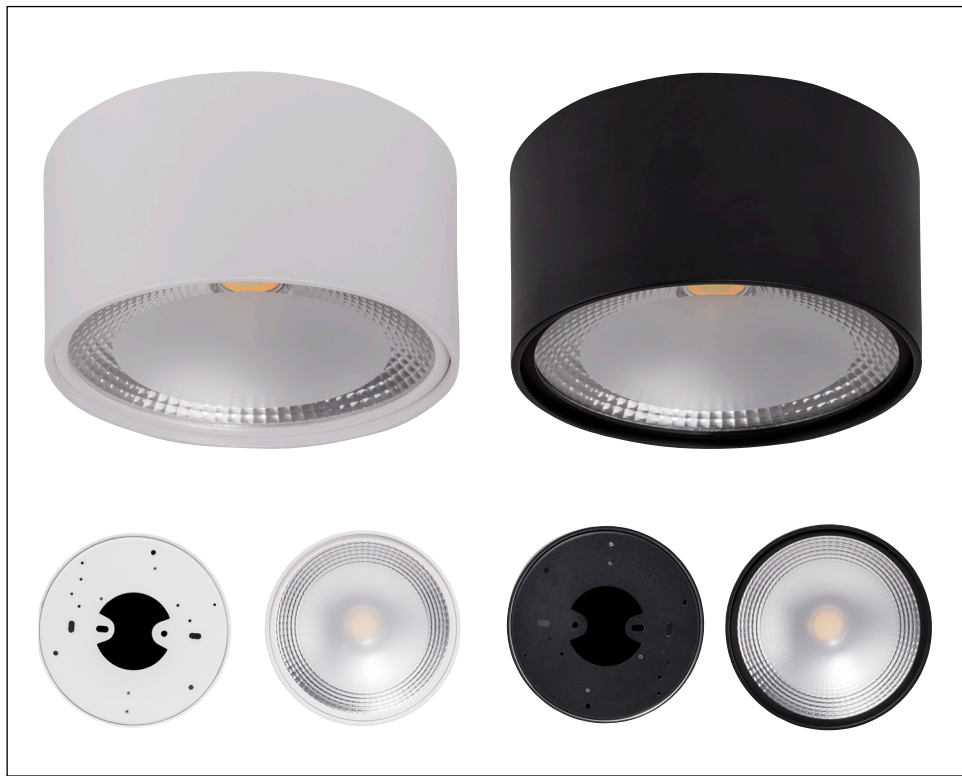

# Nella Aluminium 18w Surface Mounted Downlight

## PRODUCT SPECIFICATIONS

Name	Nella
Material	Aluminium
Colour	Black or White
IP Rating	IP54
Lamp Base	Built in LED
CRI	> 80
Wiring	Parallel
Dimmable	Yes - Triac
Warranty	3 Years Replacement