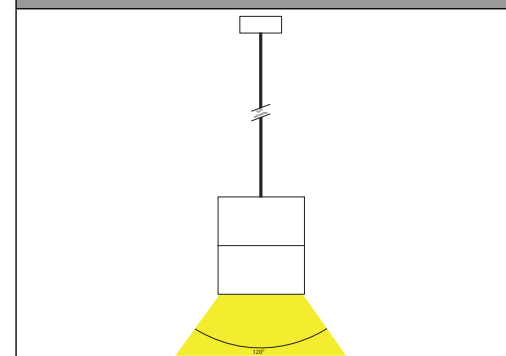

COLOUR TEMP

IP RATING

APPROVAL

<p>Tri-Colour By Havit</p> <p>3000K</p> <p>4000K</p> <p>5500K</p>		
---	--	--

DIMENSIONS

OPTIONAL RODS

<p>HV580X-BLK-ROD Black 900mm (3x300mm) Rod to suit Nella Pendants</p>	<p>HV580X-WHT-ROD White 900mm (3x300mm) Rod to suit Nella Pendants</p>
--	--

LIGHT DISTRIBUTION

IMAGE	PART NUMBER	COLOUR TEMP	LUMENS	INPUT VOLTAGE	BEAM ANGLE	INCLUDED LED
	HV5805T-BLK-P	3000k 4000k 5500k	1380lm 1430lm 1305lm	240v AC	120°	Tri Colour Built in 18w LED
	HV5805T-WHT-P	3000k 4000k 5500k	1380lm 1430lm 1305lm	240v AC	120°	Tri Colour Built in 18w LED