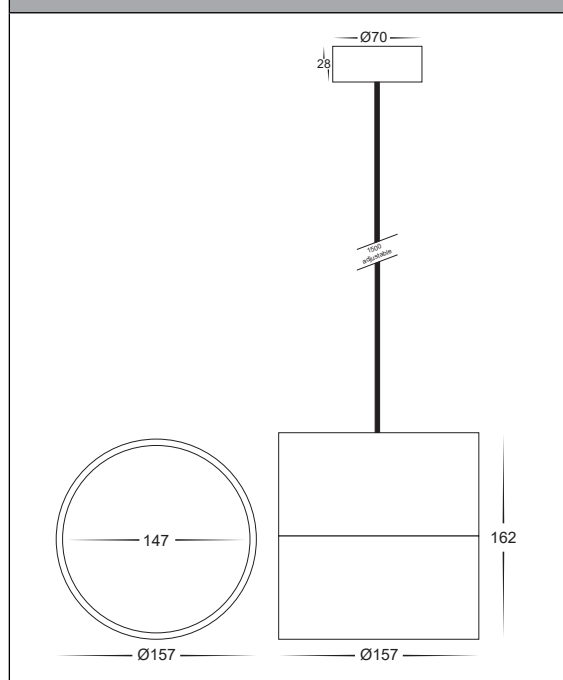

Nella Aluminium 18w Adjustable LED Pendants

PRODUCT SPECIFICATIONS

Name	Nella Pendant
Material	Aluminium
Colour	Black or White
IP Rating	IP20
Cable Length	1500mm Adjustable
Lamp Base	Built in LED
CRI:	> 80
Dimmable	Yes - Triac
Warranty	3 Years Replacement

COLOUR TEMP

IP RATING

APPROVAL

<p>Tri-Colour By Havit</p> <p>3000K</p> <p>4000K</p> <p>5500K</p>		
---	--	--

DIMENSIONS

OPTIONAL RODS

<p>HV580X-BLK-ROD Black 900mm (3x300mm) Rod to suit Nella Pendants</p>	<p>HV580X-WHT-ROD White 900mm (3x300mm) Rod to suit Nella Pendants</p>
--	--

LIGHT DISTRIBUTION

IMAGE	PART NUMBER	COLOUR TEMP	LUMENS	INPUT VOLTAGE	BEAM ANGLE	INCLUDED LED
	HV5805T-BLK-P	3000k 4000k 5500k	1380lm 1430lm 1305lm	240v AC	120°	Tri Colour Built in 18w LED
	HV5805T-WHT-P	3000k 4000k 5500k	1380lm 1430lm 1305lm	240v AC	120°	Tri Colour Built in 18w LED