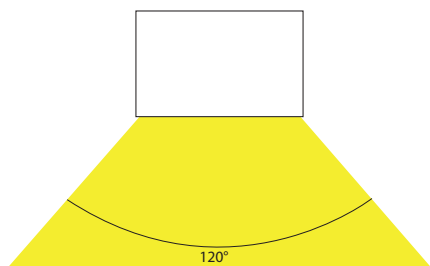

COLOUR TEMP

IP RATING

APPROVAL

Tri-Colour By Havit
 3000K
 4000K
 5500K

DIMENSIONS

MOUNTING BASE

LIGHT DISTRIBUTION

IMAGE	PART NUMBER	COLOUR TEMP	LUMENS	INPUT VOLTAGE	BEAM ANGLE	INCLUDED LED
	HV5803T-BLK	3000k 4000k 5500k	995lm 1125lm 1050lm	240v AC	120°	Tri Colour Built in 12w LED
	HV5803T-WHT	3000k 4000k 5500k	995lm 1125lm 1050lm	240v AC	120°	Tri Colour Built in 12w LED