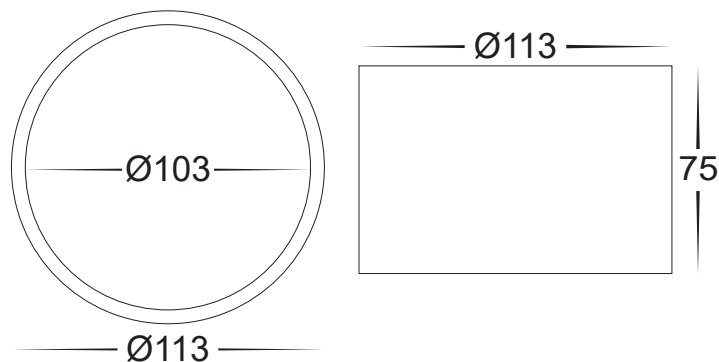

Nella Aluminium 12w Surface Mounted Downlight

PRODUCT SPECIFICATIONS

Name	Nella
Material	Aluminium
Colour	Black or White
IP Rating	IP54
Lamp Base	Built in LED
CRI	> 80
Wiring	Parallel
Dimmable	Yes - Triac
Warranty	3 Years Replacement

COLOUR TEMP

IP RATING

APPROVAL

Tri-Colour By Havit
 3000K
 4000K
 5500K

DIMENSIONS

MOUNTING BASE

LIGHT DISTRIBUTION

IMAGE	PART NUMBER	COLOUR TEMP	LUMENS	INPUT VOLTAGE	BEAM ANGLE	INCLUDED LED
	HV5803T-BLK	3000k 4000k 5500k	995lm 1125lm 1050lm	240v AC	120°	Tri Colour Built in 12w LED
	HV5803T-WHT	3000k 4000k 5500k	995lm 1125lm 1050lm	240v AC	120°	Tri Colour Built in 12w LED