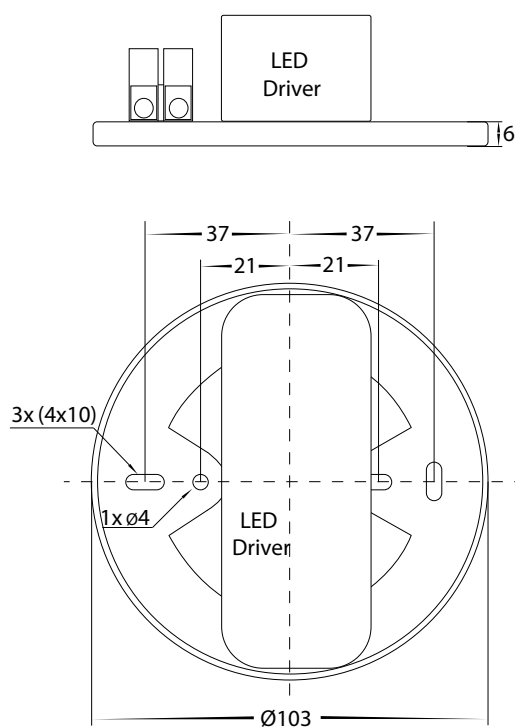

Nella Aluminium 12w Surface Mounted Downlight

PRODUCT SPECIFICATIONS

Name	Nella
Material	Aluminium
Colour	Black or White
IP Rating	IP54
Lamp Base	Built in LED
CRI	> 80
Wiring	Parallel
Dimmable	Yes - Triac
Warranty	3 Years Replacement

COLOUR TEMP

IP RATING

APPROVAL

Tri-Colour By Havit
 3000K
 4000K
 5500K

DIMENSIONS

MOUNTING BASE

LIGHT DISTRIBUTION

IMAGE	PART NUMBER	COLOUR TEMP	LUMENS	INPUT VOLTAGE	BEAM ANGLE	INCLUDED LED
	HV5803T-BLK	3000k 4000k 5500k	995lm 1125lm 1050lm	240v AC	120°	Tri Colour Built in 12w LED
	HV5803T-WHT	3000k 4000k 5500k	995lm 1125lm 1050lm	240v AC	120°	Tri Colour Built in 12w LED