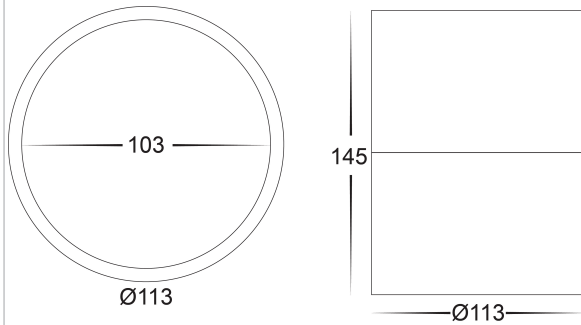

## PRODUCT SPECIFICATIONS

**Name:** Nella  
**Material:** Aluminium  
**Colour:** Matt Black or Matt White  
**IP Rating:** IP54  
**Lamp Base:** Built in LED  
**CRI:** ≥80  
**Wiring:** Parallel  
**Dimmable:** Yes (Triac)  
**Warranty:** 2 Years Replacement\*\*

## DIMENSIONS