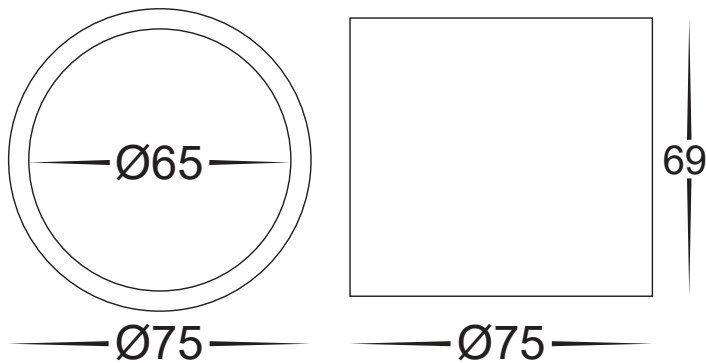

Nella Aluminium 7w Surface Mounted Downlight

PRODUCT SPECIFICATIONS

Name	Nella
Material	Aluminium
Colour	Black or White
IP Rating	IP54
Lamp Base	Built in LED
CRI	> 80
Dimmable	Yes - Triac
Warranty	3 Years Replacement

COLOUR TEMP

IP RATING

APPROVAL

DIMENSIONS

MOUNTING BASE

LIGHT DISTRIBUTION

IMAGE	PART NUMBER	COLOUR TEMP	LUMENS	INPUT VOLTAGE	BEAM ANGLE	INCLUDED LED
	HV5802T-BLK	3000k 4000k 5500k	525lm 560lm 540lm	240v AC	120°	Tri Colour Built in 7w LED
	HV5802T-WHT	3000k 4000k 5500k	525lm 560lm 540lm	240v AC	120°	Tri Colour Built in 7w LED