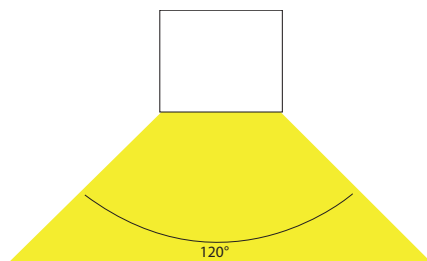

COLOUR TEMP

IP RATING

APPROVAL

DIMENSIONS

MOUNTING BASE

LIGHT DISTRIBUTION

IMAGE	PART NUMBER	COLOUR TEMP	LUMENS	INPUT VOLTAGE	BEAM ANGLE	INCLUDED LED
	HV5802T-BLK	3000k 4000k 5500k	525lm 560lm 540lm	240v AC	120°	Tri Colour Built in 7w LED
	HV5802T-WHT	3000k 4000k 5500k	525lm 560lm 540lm	240v AC	120°	Tri Colour Built in 7w LED