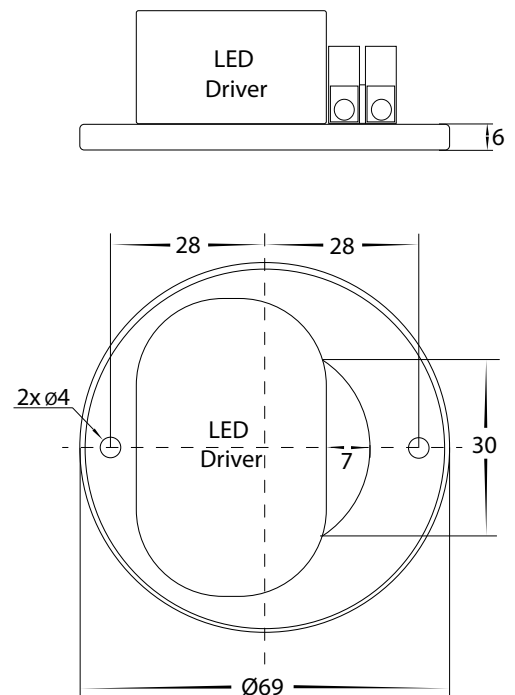

Nella Aluminium 7w Surface Mounted Downlight

PRODUCT SPECIFICATIONS

Name	Nella
Material	Aluminium
Colour	Black or White
IP Rating	IP54
Lamp Base	Built in LED
CRI	> 80
Dimmable	Yes - Triac
Warranty	3 Years Replacement

COLOUR TEMP

IP RATING

APPROVAL

DIMENSIONS

MOUNTING BASE

LIGHT DISTRIBUTION

IMAGE	PART NUMBER	COLOUR TEMP	LUMENS	INPUT VOLTAGE	BEAM ANGLE	INCLUDED LED
	HV5802T-BLK	3000k 4000k 5500k	525lm 560lm 540lm	240v AC	120°	Tri Colour Built in 7w LED
	HV5802T-WHT	3000k 4000k 5500k	525lm 560lm 540lm	240v AC	120°	Tri Colour Built in 7w LED