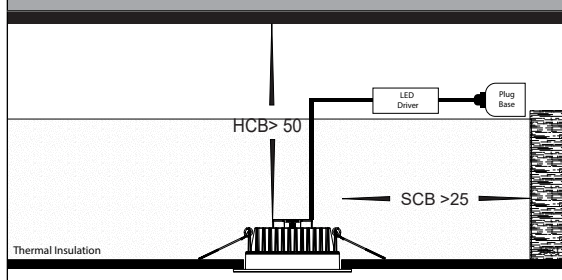

Ora Semi Deep Recessed LED Downlight

PRODUCT SPECIFICATIONS

Name	Ora
Material	Aluminium
Colour	Black or White
IP Rating	IP54 (front of fitting only)
Lamp Base	Built in LED
Cut Out	90mm
CRI	> 90+
IC-4 Rated	Yes (Fitting Only)
Dimmable	Yes - Triac
Warranty	3 Years Replacement

COLOUR TEMP

IP RATING

APPROVAL

<p>Tri-Colour By Havit</p> <p>3000K</p> <p>4000K</p> <p>5500K</p>		
---	--	--

DIMENSIONS

Cut Out = 90mm

INSTALLATION DIAGRAM

IMAGE	PART NUMBER	COLOUR TEMP	LUMENS	INPUT VOLTAGE	BEAM ANGLE	INCLUDED LED
	HV5530T-BLK	3000K 4000K 5500K	776lm 905lm 845lm	240v AC Supplied with Flex & Plug	90°	TRI Colour 12w Built in LED
	HV5530T-WHT	3000K 4000K 5500K	776lm 905lm 845lm	240v AC Supplied with Flex & Plug	90°	TRI Colour 12w Built in LED