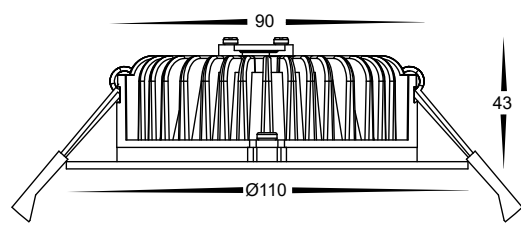

Ora Semi Deep Recessed LED Downlight

PRODUCT SPECIFICATIONS

Name	Ora
Material	Aluminium
Colour	Black or White
IP Rating	IP54 (front of fitting only)
Lamp Base	Built in LED
Cut Out	90mm
CRI	> 90+
IC-4 Rated	Yes (Fitting Only)
Dimmable	Yes - Triac
Warranty	3 Years Replacement

COLOUR TEMP

IP RATING

APPROVAL

<p>Tri-Colour By Havit</p> <p>3000K</p> <p>4000K</p> <p>5500K</p>		
---	--	--

DIMENSIONS

Cut Out = 90mm

INSTALLATION DIAGRAM

IMAGE	PART NUMBER	COLOUR TEMP	LUMENS	INPUT VOLTAGE	BEAM ANGLE	INCLUDED LED
	HV5530T-BLK	3000K 4000K 5500K	776lm 905lm 845lm	240v AC Supplied with Flex & Plug	90°	TRI Colour 12w Built in LED
	HV5530T-WHT	3000K 4000K 5500K	776lm 905lm 845lm	240v AC Supplied with Flex & Plug	90°	TRI Colour 12w Built in LED