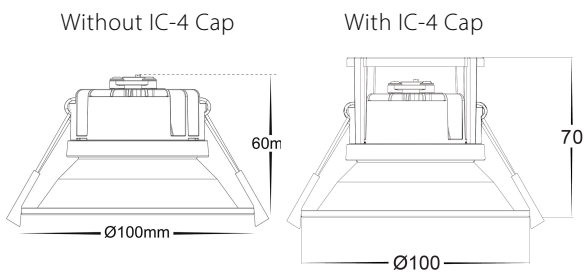

## PRODUCT SPECIFICATIONS

**Name:** Gleam  
**Material:** PC Frame with Aluminium heat sink  
**Colour:** Matt Black or Matt White  
**Cut Out:** 90mm  
**IP Rating:** IP54  
**IC-4:** Yes when used with HV5528-IC4CAP  
**Lamp Base:** Built in LED  
**CRI:** ≥90  
**Wiring:** Parallel  
**Dimmable:** Yes (Triac)  
**Warranty:** 2 Years Replacement\*\*

## DIMENSIONS