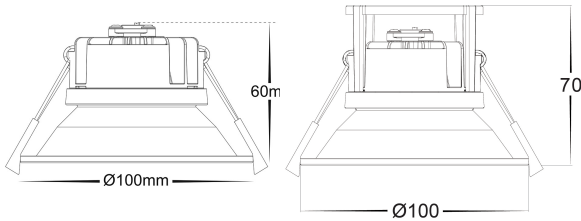

## PRODUCT SPECIFICATIONS

**Name:** Gleam  
**Material:** PC Frame with Aluminium heat sink  
**Colour:** Matt Black or Matt White  
**Cut Out:** 90mm  
**IP Rating:** IP54  
**IC-4:** Yes when used with HV5528-IC4CAP  
**Lamp Base:** Built in LED  
**CRI:** ≥90  
**Wiring:** Parallel  
**Dimmable:** Yes (Triac)  
**Warranty:** 2 Years Replacement\*\*

## DIMENSIONS

Without IC-4 Cap

With IC-4 Cap