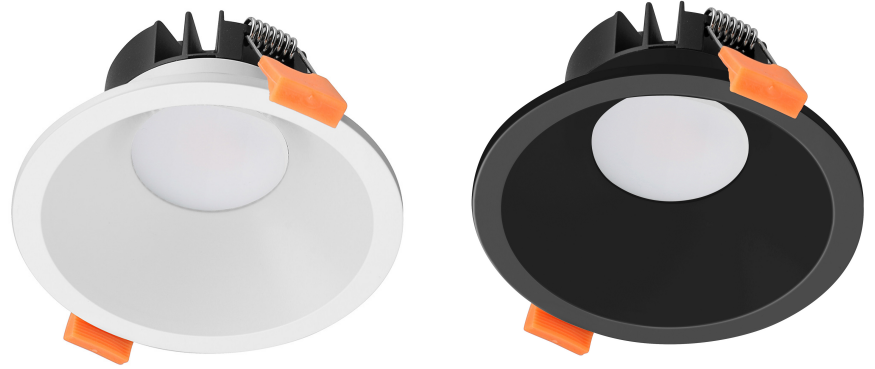

# Polycarb Deep Fixed Dim to Warm LED Downlights

## PRODUCT SPECIFICATIONS

**Name:** Gleam  
**Material:** PC Frame with Aluminium heat sink  
**Colour:** Matt Black or Matt White  
**Cut Out:** 90mm  
**IP Rating:** IP54  
**IC-4:** Yes when used with HV5528-IC4CAP  
**Lamp Base:** Built in LED  
**CRI:** ≥90  
**Wiring:** Parallel  
**Dimmable:** Yes (Triac)  
**Warranty:** 2 Years Replacement\*\*

## DIMENSIONS

Without IC-4 Cap

With IC-4 Cap