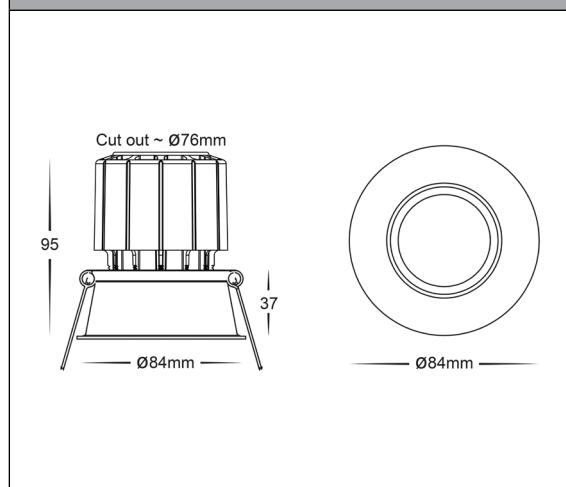

Prime Fixed Deep Recessed LED Downlight

PRODUCT SPECIFICATIONS

Name	Prime
Material	Aluminium
Colour	Black or White
IP Rating	IP54
Lamp Base	Built in LED
Cut Out	76mm
CRI	> 90+
IC-4 Rated	Yes
Dimmable	Yes - Triac
Warranty	2 Years Replacement

COLOUR TEMP

IP RATING

APPROVAL

DIMENSIONS

IMAGE	PART NUMBER	COLOUR TEMP	LUMENS	INPUT VOLTAGE	BEAM ANGLE	INCLUDED LED
	HV5513T-BLK	3000K 4000K 5500K	839lm 913lm 841lm	240v AC Supplied with Flex & Plug	60°	TRI Colour 12w Built in LED
	HV5513T-WHT	3000K 4000K 5500K	839lm 913lm 841lm	240v AC Supplied with Flex & Plug	60°	TRI Colour 12w Built in LED