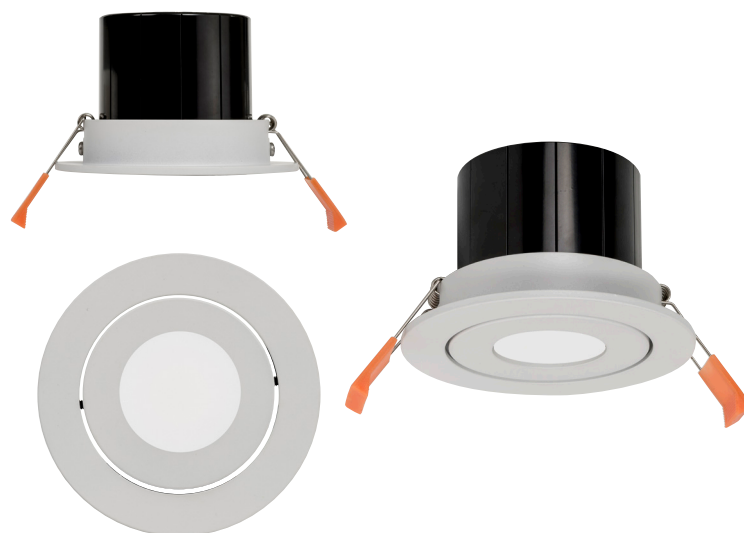

Prime RGBCW WIFI Recessed Downlights

Product Specifications

Name	Prime
Material	Aluminium + PC
Colour	Black or White
IP Rating	IP54 - Front of Fitting Only
Tilt	20°
Installation Type	Ceiling - Recessed
Lamp Base	Built in LED
Protection Class	240v = 2 (No Earth Required)
Max Wattage	12w
Lamp Expectancy	<30,000hrs
Diffuser Type	Opal Polycarbonate
IC Rating	IC-4
UGR	<34
CRI	CRI>90
Dimmable	Yes - Controlled with TUYA App
IK Rating	IK08
Warranty	3 Years Replacement*

Compatible with major smart home systems.

Product Ordering

Image	Part Number	Colour Temp	Lumens	Input Voltage	Beam Angle	Included LED	Barcode
	HV5512RGBCW-BLK	(RGBCW) RGB + 3000k - 5500k	300lm-320lm 3000K-5500K	240v AC	120°	RGBCW 12w Built in LED	9350418026781
	HV5512RGBCW-WHT	(RGBCW) RGB + 3000k - 5500k	300lm-320lm 3000K-5500K	240v AC	120°	RGBCW 12w Built in LED	9350418026774