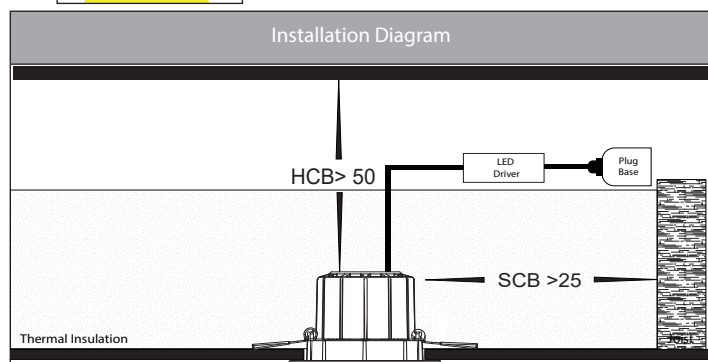

Prime RGBCW WIFI Recessed Downlights

Product Specifications

Name	Prime
Material	Aluminium + PC
Colour	Black or White
IP Rating	IP54 - Front of Fitting Only
Tilt	20°
Installation Type	Ceiling - Recessed
Lamp Base	Built in LED
Protection Class	240v = 2 (No Earth Required)
Max Wattage	12w
Lamp Expectancy	<30,000hrs
Diffuser Type	Opal Polycarbonate
IC Rating	IC-4
UGR	<34
CRI	CRI>90
Dimmable	Yes - Controlled with TUYA App
IK Rating	IK08
Warranty	3 Years Replacement*

Compatible with major smart home systems.

Product Ordering

Image	Part Number	Colour Temp	Lumens	Input Voltage	Beam Angle	Included LED	Barcode
	HV5512RGBCW-BLK	(RGBCW) RGB + 3000k - 5500k	300lm-320lm 3000K-5500K	240v AC	120°	RGBCW 12w Built in LED	9350418026781
	HV5512RGBCW-WHT	(RGBCW) RGB + 3000k - 5500k	300lm-320lm 3000K-5500K	240v AC	120°	RGBCW 12w Built in LED	9350418026774