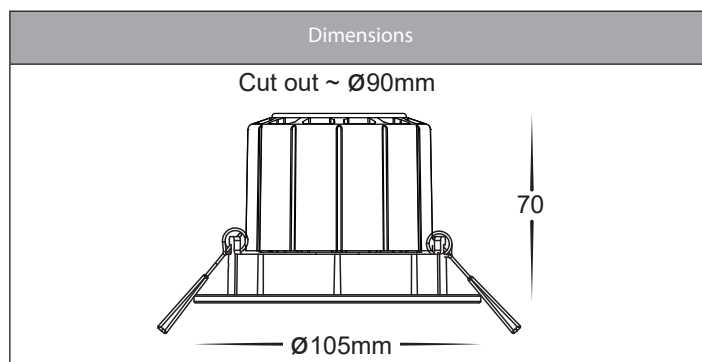

Compatible with major smart home systems.