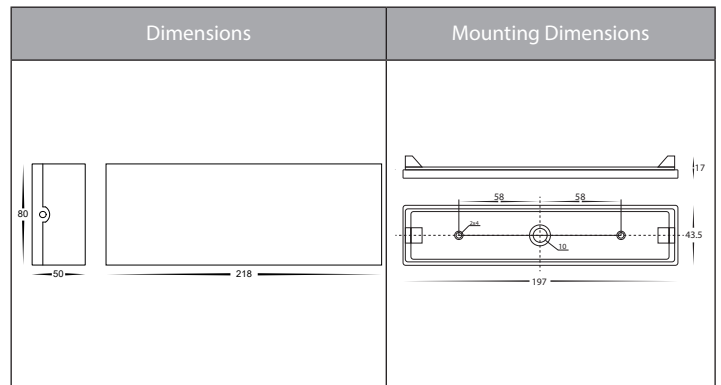

Product Ordering

Image	Part Number	Colour Temp	Lumens	Input Voltage	Beam Angle	Included LED	Barcode
	HV3697T-BLK-240V	3000k 4000k 5500k	2x 220lm 2x 223lm 2x 222lm	240v AC	8x 60°	TRI Colour 8x 1w Built in LED	9350418028402
	HV3697T-BLK-12V	3000k 4000k 5500k	2x 220lm 2x 223lm 2x 222lm	12v DC	8x 60°	TRI Colour 8x 1w Built in LED	9350418028419
	HV3697T-WHT-240V	3000k 4000k 5500k	2x 220lm 2x 223lm 2x 222lm	240v AC	8x 60°	TRI Colour 8x 1w Built in LED	9350418028426
	HV3697T-WHT-12V	3000k 4000k 5500k	2x 220lm 2x 223lm 2x 222lm	12v DC	8x 60°	TRI Colour 8x 1w Built in LED	9350418028433

*Items ordered after 01-01-2022