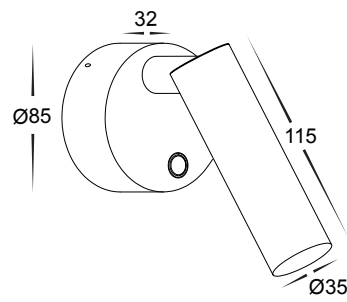

Lesen Aluminium Single Adjustable Wall Light

Product Specifications

| | |
|-------------------|--|
| Name | Lesen |
| Material | Aluminium |
| Colour | Antique Brass, Black, Black & Brass, White |
| IP Rating | IP20 |
| Installation Type | Wall - Surface Mounted |
| Lamp Base | Built in LED |
| Max Wattage | 5w |
| Lamp Expectancy | <30,000hrs |
| Diffuser Type | Clear Glass |
| CRI | CRI>80 |
| Dimmable | Yes- Touch Dimming |
| Warranty | 3 Years Replacement* |

HV3689T-AB

HV3689T-BLK

HV3689T-BLKBR

HV3689T-WHT

Product Ordering

| Image | Part Number | Colour Temp | Lumens | Input Voltage | Beam Angle | Included LED | Barcode |
|-------|----------------------|-------------------------|------------------------|---------------|------------|--------------------------------------|---------------|
| | HV3689T-AB | 3000k 4000k 5500k | 85lm 110lm 105lm | 240v AC | 40° | TRI Colour 5w Built in LED | 9350418026033 |
| | HV3689T-BLK | 3000k 4000k 5500k | 85lm 110lm 105lm | 240v AC | 40° | TRI Colour 5w Built in LED | 9350418026002 |
| | HV3689T-BLKBR | 3000k 4000k 5500k | 85lm 110lm 105lm | 240v AC | 40° | TRI Colour 5w Built in LED | 9350418026026 |
| | HV3689T-WHT | 3000k 4000k 5500k | 85lm 110lm 105lm | 240v AC | 40° | TRI Colour 5w Built in LED | 9350418026018 |