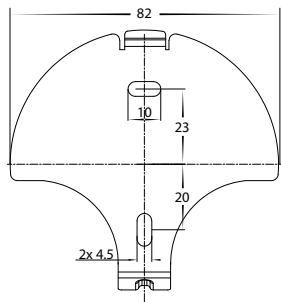

Lesen Aluminium Single Adjustable Wall Light

Product Specifications

Name	Lesen
Material	Aluminium
Colour	Antique Brass, Black, Black & Brass, White
IP Rating	IP20
Installation Type	Wall - Surface Mounted
Lamp Base	Built in LED
Max Wattage	5w
Lamp Expectancy	<30,000hrs
Diffuser Type	Clear Glass
CRI	CRI>80
Dimmable	Yes- Touch Dimming
Warranty	3 Years Replacement*

Product Ordering

Image	Part Number	Colour Temp	Lumens	Input Voltage	Beam Angle	Included LED	Barcode
	HV3689T-AB	3000k 4000k 5500k	85lm 110lm 105lm	240v AC	40°	TRI Colour 5w Built in LED	9350418026033
	HV3689T-BLK	3000k 4000k 5500k	85lm 110lm 105lm	240v AC	40°	TRI Colour 5w Built in LED	9350418026002
	HV3689T-BLKBR	3000k 4000k 5500k	85lm 110lm 105lm	240v AC	40°	TRI Colour 5w Built in LED	9350418026026
	HV3689T-WHT	3000k 4000k 5500k	85lm 110lm 105lm	240v AC	40°	TRI Colour 5w Built in LED	9350418026018

*Items ordered after 01-01-2022