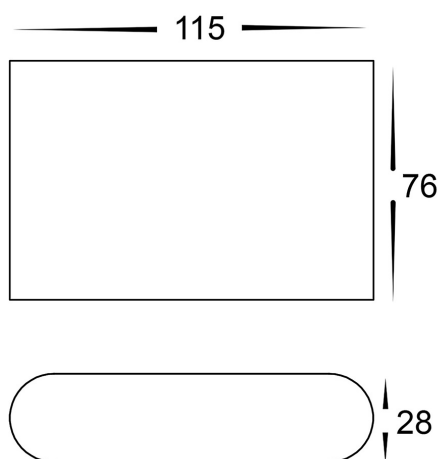

Aluminium Slim Fixed Down Wall Lights

PRODUCT SPECIFICATIONS

Name: Lisse
Material: Aluminium
Colour: Poly Powder Coated Black & White
IP Rating: IP54
Lamp Base: Built in LED
CRI: ≥80
Wiring: Parallel
Dimmable: No
Warranty: 2 Years Replacement**

DIMENSIONS

COLOUR TEMPERATURE

Tri-Colour By Havit

3000K

4000K

5500K

IP RATING

APPROVALS

Product Ordering

IMAGE	PART NUMBER	INPUT	COLOUR TEMP	LUMENS	BEAM ANGLE	INCLUDED LED
	HV3641T-BLK	240v AC	3000k 4000k 5500k	240lm 250lm 260lm	120°	Tri-Colour 4w Built in LED
	HV3641T-BLK-12V	12v DC				
	HV3641T-WHT	240v AC	3000k 4000k 5500k	240lm 250lm 260lm	120°	Tri-Colour 4w Built in LED
	HV3641T-WHT-12V	12v DC				