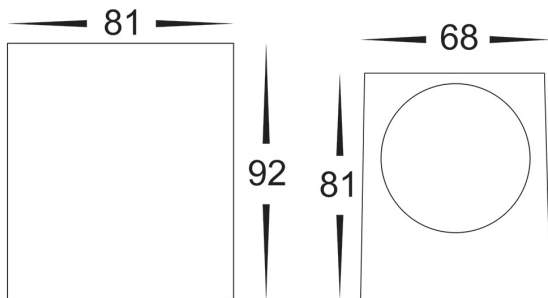

Aluminium Square Fixed Down Wall Lights

PRODUCT SPECIFICATIONS

Name: Accord
Material: Aluminium
Colour: Poly powder coated black or white
IP Rating: IP54
Lamp Base: GU10
CRI: ≥80
Wiring: Parallel
Dimmable: No
Warranty: 2 Years Replacement**

DIMENSIONS

COLOUR TEMPERATURE

IP RATING

APPROVALS

Product Ordering

IMAGE	PART NUMBER	COLOURTEMP	LUMENS	INPUT	BEAM ANGLE	INCLUDED LED
	HV3631T-BLK	3000K 4000K 5500K	270lm 285lm 300lm	240v AC	120°	Tri-Colour 5w GU10 LED
	HV3631T-WHT	3000K 4000K 5500K	270lm 285lm 300lm	240v AC	120°	Tri-Colour 5w GU10 LED