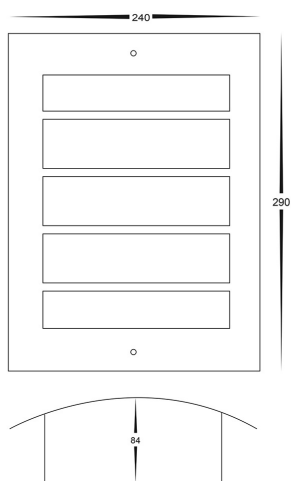

316 Stainless Steel Wall Light

PRODUCT SPECIFICATIONS

Name: Mask
Material: 316 Stainless Steel + PC
Colour: Stainless Steel
IP Rating: IP54
Lamp Base: Built in LED
CRI: ≥80
Wiring: Parallel
Dimmable: No
Warranty: 2 Years Replacement**

DIMENSIONS

COLOUR TEMPERATURE

IP RATING

APPROVALS

Product Ordering

IMAGE	PART NUMBER	COLOURTEMP	LUMENS	INPUT	BEAM ANGLE	INCLUDED LED
	HV36042T	3000K 4000K 5500K	520lm 550lm 580lm	240v AC	120°	TRI Colour 10w Built in LED