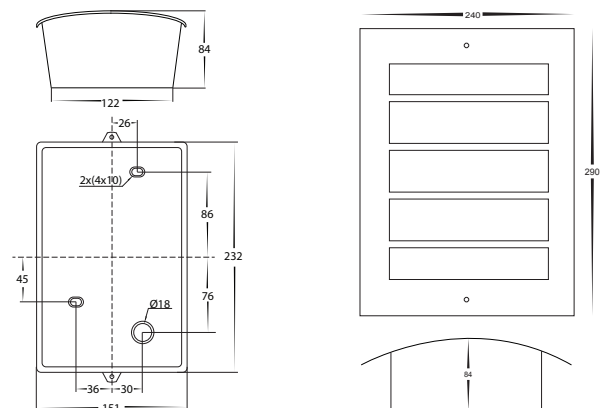

# Mask 316 Stainless Steel Wall Light

## Product Specifications

Name	Mask
Material	316 Stainless Steel + Polycarbonate Body
Colour	Stainless Steel or Poly Powder Coated Black
IP Rating	IP54
Installation Type	Wall - Surface Mounted
Lamp Base	Built in LED
Max Wattage	10w
Lamp Expectancy	<30,000hrs
Diffuser Type	Opal Polycarbonate
CRI	CRI>80
Dimmable	Yes - Triac Dimming
Warranty	3 Years Replacement*

## Product Ordering

Image	Part Number	Colour Temp	Lumens	Input Voltage	Beam Angle	Included LED	Barcode
	<b>HV36042T</b>	3000k 4000k 5500k	520lm 550lm 580lm	240v AC	120°	<b>TRI Colour</b> 10w Built in LED	9350418003003
	<b>HV36042T-BLK</b>	3000k 4000k 5500k	520lm 550lm 580lm	240v AC	120°	<b>TRI Colour</b> 10w Built in LED	9350418026699