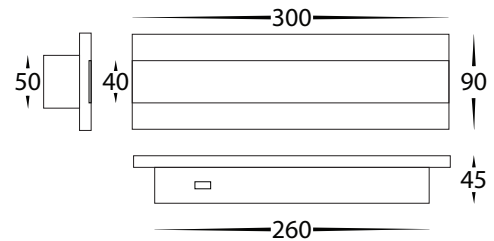

## Product Specifications

|                   |                                   |
|-------------------|-----------------------------------|
| Name              | Barline                           |
| Material          | Aluminium + Perspex               |
| Colour            | Poly Powder Coated Black or White |
| IP Rating         | IP65                              |
| Installation Type | Wall or Ceiling - Surface Mounted |
| Lamp Base         | Built in LED                      |
| Max Wattage       | 1x 9w                             |
| Lamp Expectancy   | <30,000hrs                        |
| Diffuser Type     | Frosted Perspex                   |
| CRI               | CRI>80                            |
| Dimmable          | No                                |
| Warranty          | 3 Years Replacement*              |

## Product Ordering

| Image | Part Number        | Colour Temp             | Lumens                  | Input Voltage | Beam Angle | Included LED                               | Barcode       |
|-------|--------------------|-------------------------|-------------------------|---------------|------------|--|---------------|
|       | <b>HV3581T-BLK</b> | 3000k<br>4000k<br>5500k | 270lm<br>540lm<br>290lm | 240v AC       | 180°       | <b>TRI Colour</b><br>4.5w- 9w Built in LED | 9350418026453 |
|       | <b>HV3581T-WHT</b> | 3000k<br>4000k<br>5500k | 270lm<br>540lm<br>290lm | 240v AC       | 180°       | <b>TRI Colour</b><br>4.5w- 9w Built in LED | 9350418026460 |