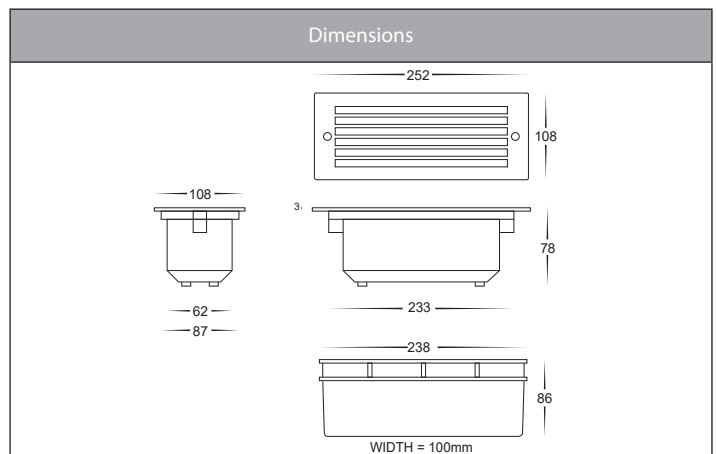

Bata 316 Stainless Steel Recessed Brick Lights with Grill

Product Specifications

Name	Bata
Material	316 Stainless Steel Face + Aluminium Body
Colour	Stainless Steel or Poly Powder Coated Black or White
IP Rating	IP54
IK Rating	IK06
Installation Type	Wall - Recessed
Cable Length	150mm
Lamp Base	Built in LED
Max Wattage	10w
Protection Class	12v DC = 3 (No Earth Required) 240v = 1 (Earth Required)
Lamp Expectancy	>30,000hrs
Diffuser Type	Glass
CRI	CRI>80
Dimmable	Yes - 240v Model Only
Warranty	3 Years Replacement*

Product Ordering

Image	Part Number	Colour Temp	Lumens	Input Voltage	Beam Angle	Included LED	Barcode
	HV3004T-SS316-12V	3000k 4000k 5500k	800lm 850lm 900lm	12v DC	120°	TRI Colour 10w Built in LED	9350418011053
	HV3004T-SS316-240V	3000k 4000k 5500k	800lm 850lm 900lm	240v AC	120°	TRI Colour 10w Built in LED	9350418004604
	HV3004T-BLK-12V	3000k 4000k 5500k	800lm 850lm 900lm	12v DC	120°	TRI Colour 10w Built in LED	9350418011046
	HV3004T-BLK-240V	3000k 4000k 5500k	800lm 850lm 900lm	240v AC	120°	TRI Colour 10w Built in LED	9350418004611
	HV3004T-WHT-12V	3000k 4000k 5500k	800lm 850lm 900lm	12v DC	120°	TRI Colour 10w Built in LED	9350418030542
	HV3004T-WHT-240V	3000k 4000k 5500k	800lm 850lm 900lm	240v AC	120°	TRI Colour 10w Built in LED	9350418030535