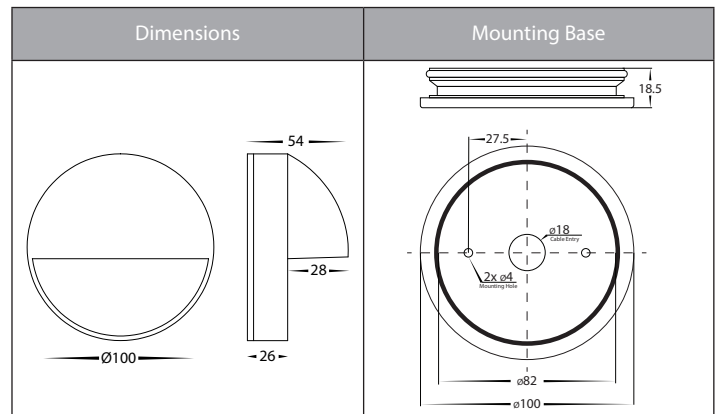

Veko Aluminium Wall or Step Lights with Eyelid

Product Specifications

Name	Veko
Material	Aluminium
Colour	Poly Powder Coated Black or White
IP Rating	IP65
IK Rating	IK10
Installation Type	Wall - Surface Mounted
Cable Length	300mm
Lamp Base	Built in LED
Max Wattage	6w
Protection Class	240v = 1 (Requires Earth) 12v DC = 3 (No Earth Required)
Lamp Expectancy	>30,000hrs
Diffuser Type	Glass
CRI	CRI>80
Dimmable	No
Warranty	3 Years Replacement*

Product Ordering

Image	Part Number	Colour Temp	Lumens	Input Voltage	Beam Angle	Included LED	Barcode
	HV2928T-BLK-240V	3000k 4000k 5500k	300lm 310lm 305lm	240v AC	120°	TRI Colour 6w Built in LED	9350418033642
	HV2928T-BLK-12V	3000k 4000k 5500k	300lm 310lm 305lm	12v DC	120°	TRI Colour 6w Built in LED	9350418033666
	HV2928T-WHT-240V	3000k 4000k 5500k	300lm 310lm 305lm	240v AC	120°	TRI Colour 6w Built in LED	9350418033659
	HV2928T-WHT-12V	3000k 4000k 5500k	300lm 310lm 305lm	12v DC	120°	TRI Colour 6w Built in LED	9350418033673