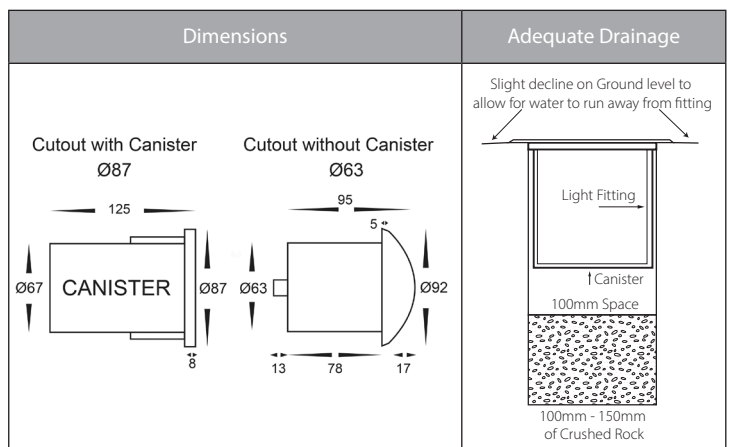

Viale Antique Brass 4 Way Inground or Wall Light

Product Specifications

Name	Viale
Material	316 Stainless Steel + Brass
Colour	Stainless Steel + Antique Brass Face
IP Rating	IP65
IK Rating	IK10
Installation Type	Inground or Wall - Recessed
Trafficable	500kg
Cable Length	300mm
Lamp Base	MR16
Max Wattage	20w
Protection Class	3 (No Earth Required)
Lamp Expectancy	<30,000hrs
Diffuser Type	Clear Glass
CRI	CRI>80
Dimmable	No - Not with Globes Supplied
Warranty	3 Years Replacement*

Product Ordering

Part Number	Colour Temp	Lumens	Input Voltage	Beam Angle	Included LED	Barcode
HV19092T-AB	3000k 4000k 5500k	270lm 285lm 300lm	12v DC	120°	TRI Colour 5w MR16 LED	9350418030122

*Items ordered after 01-01-2022