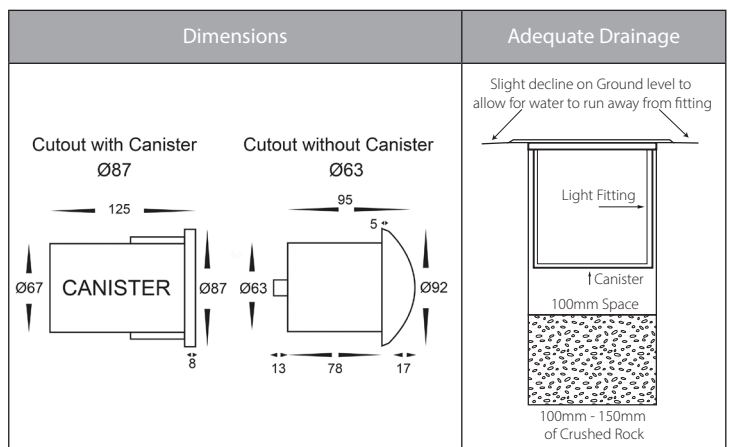

Viale Graphite Coloured Brass 3 Way Inground or Wall Light

Product Specifications

Name	Viale
Material	316 Stainless Steel + Brass
Colour	Stainless Steel + Graphite Coloured Brass Face
IP Rating	IP65
IK Rating	IK10
Installation Type	Inground or Wall - Recessed
Trafficable	500kg
Cable Length	300mm
Lamp Base	MR16
Max Wattage	20w
Protection Class	3 (No Earth Required)
Lamp Expectancy	<30,000hrs
Diffuser Type	Clear Glass
CRI	CRI>80
Dimmable	No - Not with Globes Supplied
Warranty	3 Years Replacement*

Product Ordering

Part Number	Colour Temp	Lumens	Input Voltage	Beam Angle	Included LED	Barcode
HV19082T-GPH	3000k 4000k 5500k	270lm 285lm 300lm	12v DC	120°	TRI Colour 5w MR16 LED	9350418030115

*Items ordered after 01-01-2022