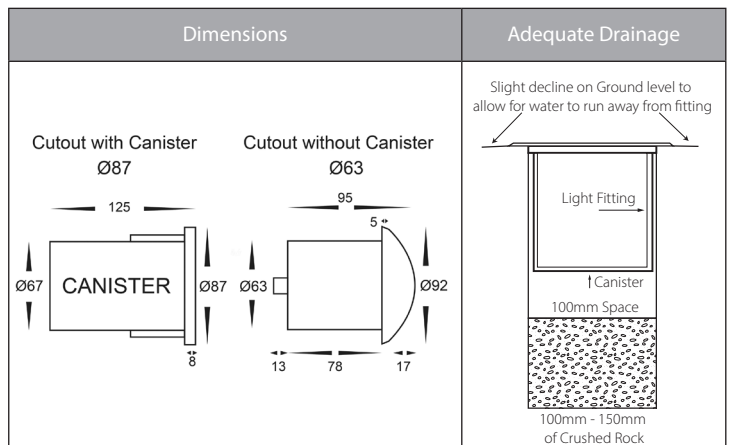

Viale Graphite Coloured Brass 2 Way Inground or Wall Light

Product Specifications

Name	Viale
Material	316 Stainless Steel + Brass
Colour	Stainless Steel + Graphite Coloured Brass Face
IP Rating	IP65
IK Rating	IK10
Installation Type	Inground or Wall - Recessed
Trafficable	500kg
Cable Length	300mm
Lamp Base	MR16
Max Wattage	20w
Protection Class	3 (No Earth Required)
Lamp Expectancy	<30,000hrs
Diffuser Type	Clear Glass
CRI	CRI>80
Dimmable	No - Not with Globes Supplied
Warranty	3 Years Replacement*

Product Ordering

Product Ordering

Part Number	Colour Temp	Lumens	Input Voltage	Beam Angle	Included LED	Barcode
HV19072T-GPH	3000k 4000k 5500k	270lm 285lm 300lm	12v DC	120°	TRI Colour 5w MR16 LED	9350418030085