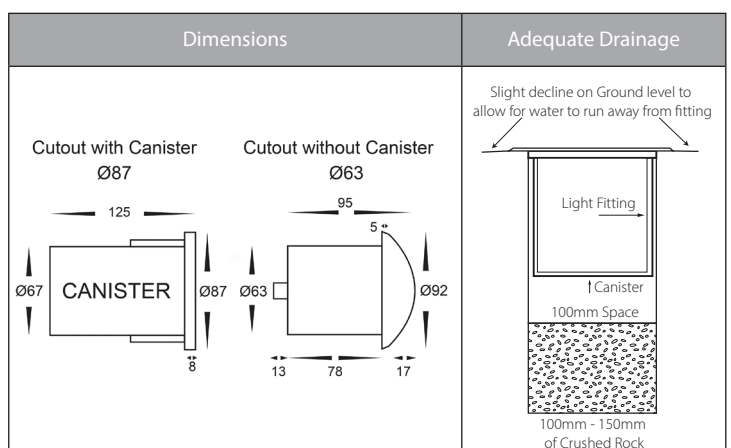

Viale Antique Brass 2 Way Inground or Wall Light

Product Specifications

Name	Viale
Material	316 Stainless Steel + Brass
Colour	Stainless Steel + Antique Brass Face
IP Rating	IP65
IK Rating	IK10
Installation Type	Inground or Wall - Recessed
Trafficable	500kg
Cable Length	300mm
Lamp Base	MR16
Max Wattage	20w
Protection Class	3 (No Earth Required)
Lamp Expectancy	<30,000hrs
Diffuser Type	Clear Glass
CRI	CRI>80
Dimmable	No - Not with Globes Supplied
Warranty	3 Years Replacement*

Product Ordering

Part Number	Colour Temp	Lumens	Input Voltage	Beam Angle	Included LED	Barcode
HV19072T-AB	3000k 4000k 5500k	270lm 285lm 300lm	12v DC	120°	TRI Colour 5w MR16 LED	9350418030061

*Items ordered after 01-01-2022