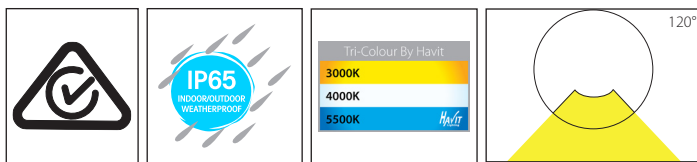

Viale Brass

1 Way Inground or Wall Light

Product Specifications

Name	Viale
Material	316 Stainless Steel + Brass
Colour	Stainless Steel + Brass Face
IP Rating	IP65
IK Rating	IK10
Installation Type	Inground or Wall - Recessed
Trafficable	500kg
Cable Length	300mm
Lamp Base	MR16
Max Wattage	20w
Protection Class	3 (No Earth Required)
Lamp Expectancy	<30,000hrs
Diffuser Type	Clear Glass
CRI	CRI>80
Dimmable	No - Not with Globes Supplied
Warranty	3 Years Replacement*