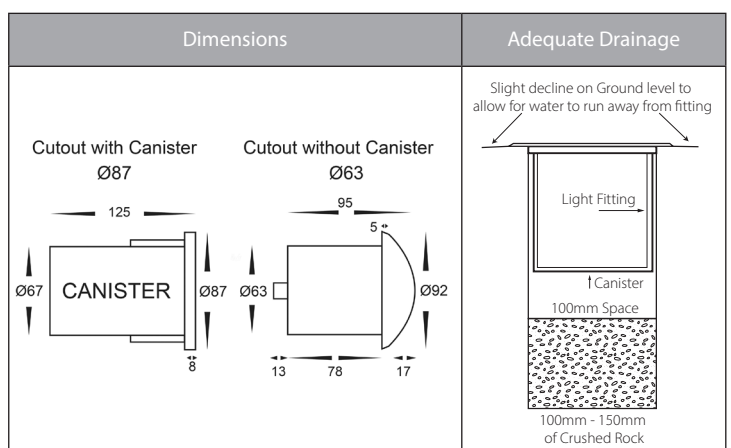

Viale Brass

1 Way Inground or Wall Light

Product Specifications

Name	Viale
Material	316 Stainless Steel + Brass
Colour	Stainless Steel + Brass Face
IP Rating	IP65
IK Rating	IK10
Installation Type	Inground or Wall - Recessed
Trafficable	500kg
Cable Length	300mm
Lamp Base	MR16
Max Wattage	20w
Protection Class	3 (No Earth Required)
Lamp Expectancy	<30,000hrs
Diffuser Type	Clear Glass
CRI	CRI>80
Dimmable	No - Not with Globes Supplied
Warranty	3 Years Replacement*

Product Ordering

Part Number	Colour Temp	Lumens	Input Voltage	Beam Angle	Included LED	Barcode
HV19062T-BR	3000k 4000k 5500k	270lm 285lm 300lm	12v DC	120°	TRI Colour 5w MR16 LED	9350418030047

*Items ordered after 01-01-2022