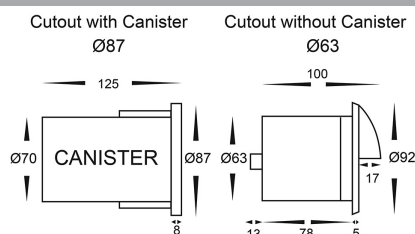

316 Stainless Steel Round Recessed Step or Wall Light

PRODUCT SPECIFICATIONS

- Name:** Ollo
- Material:** 316 Stainless Steel
- Colour:** Stainless Steel
- IP Rating:** IP65
- Lamp Base:** MR16 or GU10
- CRI:** ≥80
- Cable Length:** 300mm
- Wiring:** Parallel
- Dimmable:** No
- Warranty:** 2 Years Replacement**

Not suitable for inground use.

DIMENSIONS

Compatible with
Tri-Colour 9in1
3w, 5w, 7w
12v or 24v LED Globes

OPTIONAL ACCESSORIES

HV190-HC
HONEYCOMB LENS

COLOUR TEMPERATURE

IP RATING

APPROVALS

Product Ordering

IMAGE	PART NUMBER	COLOURTEMP	LUMENS	INPUT	BEAM ANGLE	INCLUDED LED
	HV19012T-SS316	3000K	270lm	12v DC	120°	Tri-Colour 5w MR16 LED
		4000K	285lm			
	HV19032T-SS316	5500K	300lm	240V AC	120°	Tri-Colour 5w GU10 LED
		3000K	270lm			
		4000K	285lm			
		5500K	300lm			