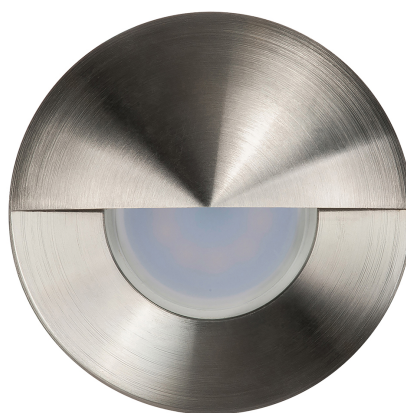

316 Stainless Steel Round Recessed Step or Wall Light

PRODUCT SPECIFICATIONS

- Name:** Ollo
- Material:** 316 Stainless Steel
- Colour:** Stainless Steel
- IP Rating:** IP65
- Lamp Base:** MR16 or GU10
- CRI:** ≥80
- Cable Length:** 300mm
- Wiring:** Parallel
- Dimmable:** No
- Warranty:** 2 Years Replacement**

Not suitable for inground use.

DIMENSIONS

Compatible with
Tri-Colour 9in1
3w, 5w, 7w
12v or 24v LED Globes

OPTIONAL ACCESSORIES

HV190-HC
HONEYCOMB LENS

COLOUR TEMPERATURE

IP RATING

APPROVALS

Product Ordering

IMAGE	PART NUMBER	COLOURTEMP	LUMENS	INPUT	BEAM ANGLE	INCLUDED LED
	HV19012T-SS316	3000K	270lm	12v DC	120°	Tri-Colour 5w MR16 LED
		4000K	285lm			
	HV19032T-SS316	5500K	300lm	240V AC	120°	Tri-Colour 5w GU10 LED
		3000K	270lm			
		4000K	285lm			
		5500K	300lm			