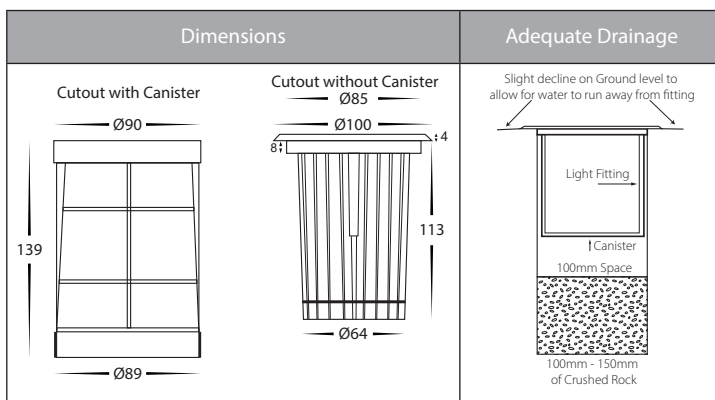

Klip 316 Stainless Steel Round Inground Light

Product Specifications

Name	Klip
Material	316 Stainless Steel + Aluminium
Colour	Stainless Steel Face + Black Body
IP Rating	IP67
IK Rating	IK10
Installation Type	Inground
Trafficable	1000kg
Cable Length	300mm
Lamp Base	Built in LED
Max Wattage	7w
Protection Class	12v Models = Class 3 (No Earth Required)
	240v Models = 1 (Earth Required)
Lamp Expectancy	<30,000hrs
Diffuser Type	Clear Glass
CRI	CRI>80
Dimmable	No
Warranty	3 Years Replacement*

Product Ordering

Part Number	Colour Temp	Lumens	Input Voltage	Beam Angle	Included LED	Barcode
HV1831T-12V	3000k 4000k 5500k	570lm 600lm 630lm	12v DC	38°	TRI Colour 7w Built in LED	9350418030153
HV1831T-240V	3000k 4000k 5500k	570lm 600lm 630lm	240v AC	38°	TRI Colour 7w Built in LED	9350418030160