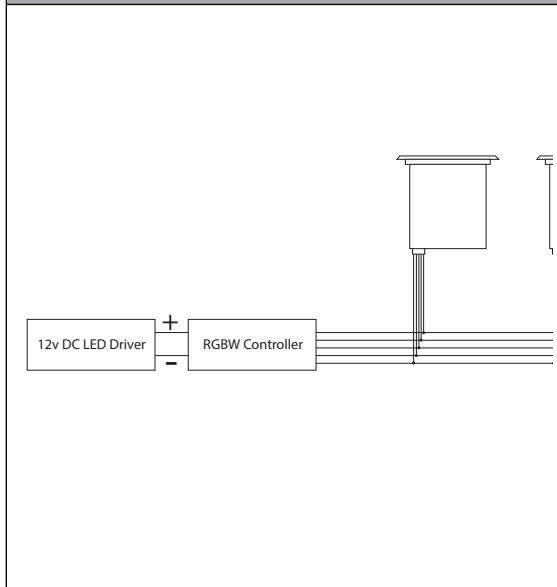

Metro Round SS316 RGBW LED Inground Uplighter

PRODUCT SPECIFICATIONS

Name	Metro Round
Material	316 Stainless Steel + Aluminium
Colour	Stainless Steel
IP Rating	IP65
Lamp Base	Built in LED
CRI	> 80
IK Rating	IK08
Trafficable	600kg
Wiring	Parallel
Dimmable	Yes - With RGBW Controller
Warranty	2 Years Replacement

COLOUR TEMP

IP RATING

APPROVAL

DIMENSIONS

SAMPLE WIRING DIAGRAM

SUITABLE RGBW CONTROLLERS

HV9102-M4+M4-5A

HV9101-E4S

HV9102-Q4*

*Visit our website for receivers to suit above controllers

PART NUMBER	COLOUR TEMP	LUMENS	INPUT VOLTAGE	BEAM ANGLE	INCLUDED LED
HV1801RGBW	RGB + 3000k	255lm (3000k)	12v DC	120°	RGBW Built in 5w LED