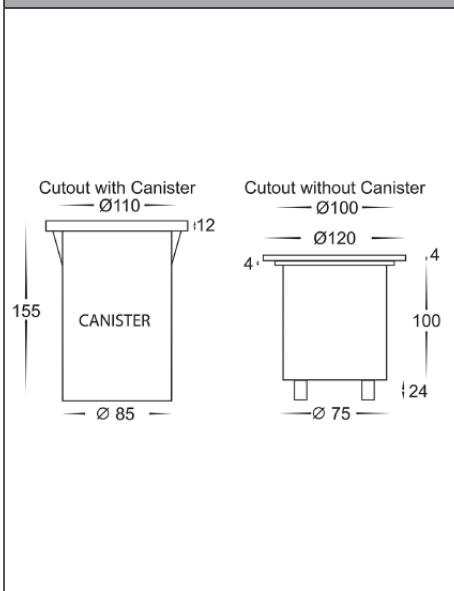

Metro Round SS316 RGBW LED Inground Uplighter

PRODUCT SPECIFICATIONS

Name	Metro Round
Material	316 Stainless Steel + Aluminium
Colour	Stainless Steel
IP Rating	IP65
Lamp Base	Built in LED
CRI	> 80
IK Rating	IK08
Trafficable	600kg
Wiring	Parallel
Dimmable	Yes - With RGBW Controller
Warranty	2 Years Replacement

COLOUR TEMP

IP RATING

APPROVAL

DIMENSIONS

SAMPLE WIRING DIAGRAM

SUITABLE RGBW CONTROLLERS

HV9102-M4+M4-5A

HV9101-E4S