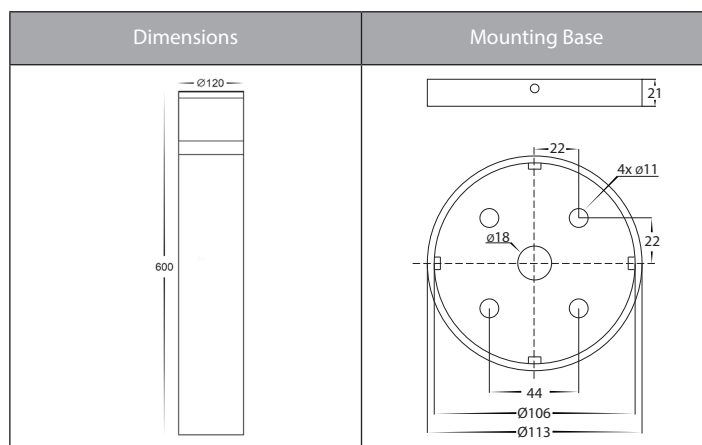

Product Ordering

Part Number	Colour Temp	Lumens	Input Voltage	Beam Angle	Included LED	Barcode
HV1625T-BLK-240V	3000k 4000k 5500k	18w 1440lm 1475lm 1530lm	240v AC	120°	TRI Colour 24w Built in LED	9350418005717
		24w 1900lm 1970lm 2040lm				
HV1625T-BLK-24V	3000k 4000k 5500k	18w 1440lm 1475lm 1530lm	24v DC	120°	TRI Colour 24w Built in LED	9350418000019
		24w 1900lm 1970lm 2040lm				

*Items ordered after 01-01-2022