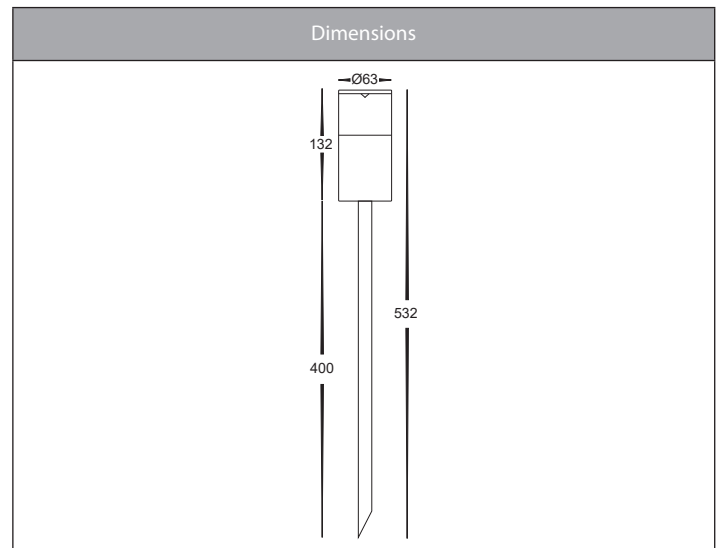

Highlite Aluminium Garden Spike Lights

Product Specifications

Name	Highlite
Material	Aluminium
Colour	Titanium or Poly Powder Coated Black
IP Rating	IP65
Installation Type	Ground - Spike
Lamp Base	MR16
Max Wattage	10w - Must be used with LED Globes only
Protection Class	3 (No Earth Required)
Lamp Expectancy	<30,000hrs
Diffuser Type	Clear Perspex
Cable Length	2000mm
CRI	CRI>80
Dimmable	No - Not with supplied globes
IK Rating	IK08
Warranty	3 Years Replacement*

Product Ordering

Image	Part Number	Colour Temp	Lumens	Input Voltage	Beam Angle	Included LED	Barcode
	HV1489T-TTM	3000k 4000k 5500k	270lm 285lm 300lm	12v DC	120°	TRI Colour 5w MR16 LED	9350418015921
	HV1489T-BLK	3000k 4000k 5500k	270lm 285lm 300lm	12v DC	120°	TRI Colour 5w MR16 LED	9350418015914