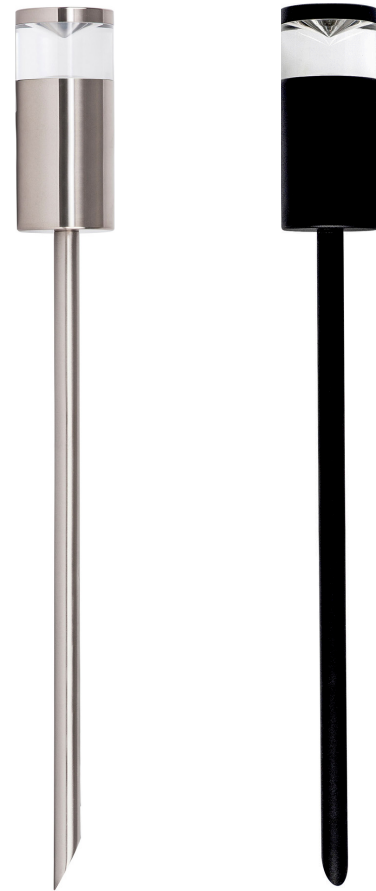

Highlite Aluminium Garden Spike Lights

Product Specifications

Name	Highlite
Material	Aluminium
Colour	Titanium or Poly Powder Coated Black
IP Rating	IP65
Installation Type	Ground - Spike
Lamp Base	MR16
Max Wattage	10w - Must be used with LED Globes only
Protection Class	3 (No Earth Required)
Lamp Expectancy	<30,000hrs
Diffuser Type	Clear Perspex
Cable Length	2000mm
CRI	CRI>80
Dimmable	No - Not with supplied globes
IK Rating	IK08
Warranty	3 Years Replacement*

Optional Havit Compatible Accessories

Image	Part Number	Colour Temp	Input Voltage	Beam Angle	Included LED
	HV9507	3000k 4000k 5500k	12v DC	60°	TRI Colour 3/5/7w MR16 LED
	HV9508	3000k 4000k 5500k	24v DC	60°	TRI Colour 3/5/7w MR16 LED
	12v DC LED Drivers	See Catalogue or Website for full range of 12v DC LED Drivers			
	HV9911	Small IP67 Weatherproof Connector			
	HV9912	Medium IP67 Weatherproof Connector			
	HV9913	Large IP67 Weatherproof Connector			

Product Ordering

Image	Part Number	Colour Temp	Lumens	Input Voltage	Beam Angle	Included LED	Barcode
	HV1489T-TTM	3000k 4000k 5500k	270lm 285lm 300lm	12v DC	120°	TRI Colour 5w MR16 LED	9350418015921
	HV1489T-BLK	3000k 4000k 5500k	270lm 285lm 300lm	12v DC	120°	TRI Colour 5w MR16 LED	9350418015914