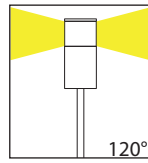

Highlite Aluminium Garden Spike Lights

Product Specifications

Name	Highlite
Material	Aluminium
Colour	Titanium or Poly Powder Coated Black
IP Rating	IP65
Installation Type	Ground - Spike
Lamp Base	MR16
Max Wattage	10w - Must be used with LED Globes only
Protection Class	3 (No Earth Required)
Lamp Expectancy	<30,000hrs
Diffuser Type	Clear Perspex
Cable Length	2000mm
CRI	CRI>80
Dimmable	No - Not with supplied globes
IK Rating	IK08
Warranty	3 Years Replacement*