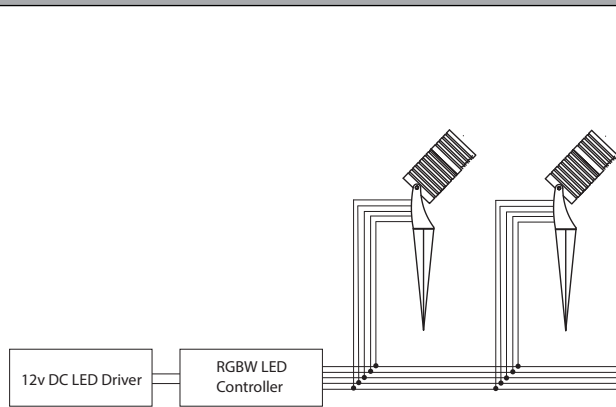

Nova RGBW LED Garden Spike Light

PRODUCT SPECIFICATIONS

Name	Nova
Material	316 Stainless Steel or Aluminium Black
Colour	Stainless Steel or Black
IP Rating	IP65
Lamp Base	Built in LED
CRI	> 80
Spike Length	170mm
Cable Length	1 Metres
Wiring	Parallel
Dimmable	Yes with any RGBW controller
Warranty	2 Years Replacement

COLOUR TEMP

IP RATING

APPROVAL

DIMENSIONS

SAMPLE WIRING DIAGRAM

SUITABLE RGBW CONTROLLERS

*Visit our website for receivers to suit above controllers

PART NUMBER	COLOUR TEMP	LUMENS	INPUT VOLTAGE	BEAM ANGLE	INCLUDED LED
HV1462RGBW-BLK	RGB + 3000k (RGBW)	200lm (3000k)	12v DC	60°	Built-in LED 5w COB LED
HV1462RGBW-SS316	RGB + 3000k (RGBW)	200lm (3000k)	12v DC	60°	Built-in LED 5w COB LED