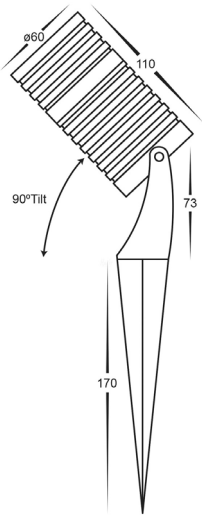

Nova RGBW LED Garden Spike Light

PRODUCT SPECIFICATIONS

Name	Nova
Material	316 Stainless Steel or Aluminium Black
Colour	Stainless Steel or Black
IP Rating	IP65
Lamp Base	Built in LED
CRI	> 80
Spike Length	170mm
Cable Length	1 Metres
Wiring	Parallel
Dimmable	Yes with any RGBW controller
Warranty	2 Years Replacement

COLOUR TEMP

IP RATING

APPROVAL

DIMENSIONS

SAMPLE WIRING DIAGRAM

SUITABLE RGBW CONTROLLERS

*Visit our website for receivers to suit above controllers

PART NUMBER	COLOUR TEMP	LUMENS	INPUT VOLTAGE	BEAM ANGLE	INCLUDED LED
HV1462RGBW-BLK	RGB + 3000k (RGBW)	200lm (3000k)	12v DC	60°	Built-in LED 5w COB LED
HV1462RGBW-SS316	RGB + 3000k (RGBW)	200lm (3000k)	12v DC	60°	Built-in LED 5w COB LED