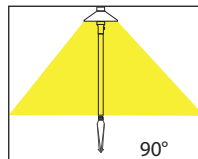

Optional Havit Compatible Accessories

Image	Part Number	Description
	12v DC LED Drivers	See Catalogue or Website for full range of 12v DC LED Drivers
	HV9911	Small IP67 Weatherproof Connector
	HV9912	Medium IP67 Weatherproof Connector
	HV9913	Large IP67 Weatherproof Connector

Product Ordering

Part Number	Colour Temp	Lumens	Input Voltage	Beam Angle	Included LED	Barcode
HV1452T-AB	3000k 4000k 5500k	300lm 315lm 310lm	12v DC	90°	TRI Colour 3w G5.3 Bi Pin	9350418029409
HV1452T-BLK	3000k 4000k 5500k	300lm 315lm 310lm	12v DC	90°	TRI Colour 3w G5.3 Bi Pin	9350418029386
HV1452T-CP	3000k 4000k 5500k	300lm 315lm 310lm	12v DC	90°	TRI Colour 3w G5.3 Bi Pin	9350418029393
HV1452T-SS316	3000k 4000k 5500k	300lm 315lm 310lm	12v DC	90°	TRI Colour 3w G5.3 Bi Pin	9350418029379

*Items ordered after 01-01-2022

Havit Lighting
143 Beauchamp Road,
Matraville, N.S.W. 2036

Phone: 9381 8300
Email: sales@havit.com.au
Web: www.havit.com.au