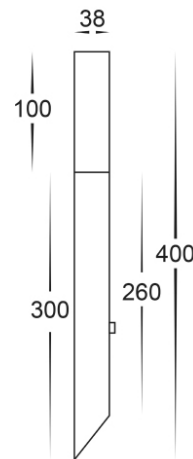

Vidro 316 Stainless Steel Garden Spike Light

PRODUCT SPECIFICATIONS

Name	Vidro
Material	316 Stainless Steel & Frosted Glass
Colour	Stainless Steel
IP Rating	IP44
Lamp Base	G4 Bi-Pin
CRI	> 80
Spike Length	300mm
Cable Length	15 Metres Per Kit
Wiring	Parallel
Dimmable	No
Warranty	2 Years Replacement

HV9653

The drivers above are suggestions only. Factors to consider are total load, run length and cable size. For more information contact Havit Sales Office or Sales Representative.

DIMENSIONS

HV1438-DRIVER

PART NUMBER	COLOUR TEMP	LUMENS	INPUT VOLTAGE	BEAM ANGLE	INCLUDED LED
HV1437C	5500K	110lm	12V DC	180°	1.5w G4 SMD Bi Pin
HV1437W	3000K	90lm	12V DC	180°	1.5w G4 SMD Bi Pin
HV1438C	5500K	6 x 110lm	12V DC	180°	6 x 1.5w G4 SMD Bi Pin
HV1438W	3000K	6 x 90lm	12V DC	180°	6 x 1.5w G4 SMD Bi Pin