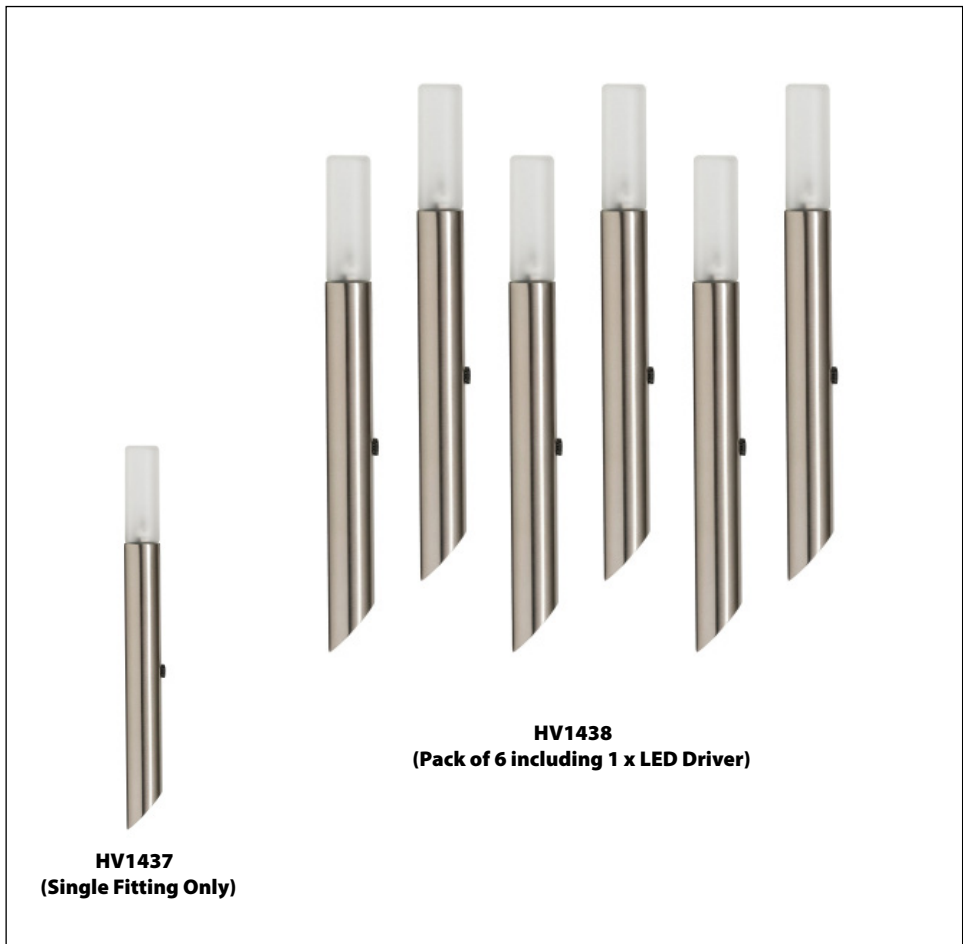

Vidro 316 Stainless Steel Garden Spike Light

PRODUCT SPECIFICATIONS

Name	Vidro
Material	316 Stainless Steel & Frosted Glass
Colour	Stainless Steel
IP Rating	IP44
Lamp Base	G4 Bi-Pin
CRI	> 80
Spike Length	300mm
Cable Length	15 Metres Per Kit
Wiring	Parallel
Dimmable	No
Warranty	2 Years Replacement

COLOUR TEMP

IP RATING

APPROVAL

HV1437
(Single Fitting Only)

HV1438
(Pack of 6 including 1 x LED Driver)

COLOUR TEMP

SUITABLE 12V DC LED DRIVERS

HV9654

PART NUMBER	COLOUR TEMP	LUMENS	INPUT VOLTAGE	BEAM ANGLE	INCLUDED LED
HV1437C	5500K	110lm	12V DC	180°	1.5w G4 SMD Bi Pin
HV1437W	3000K	90lm	12V DC	180°	1.5w G4 SMD Bi Pin
HV1438C	5500K	6 x 110lm	12V DC	180°	6 x 1.5w G4 SMD Bi Pin
HV1438W	3000K	6 x 90lm	12V DC	180°	6 x 1.5w G4 SMD Bi Pin