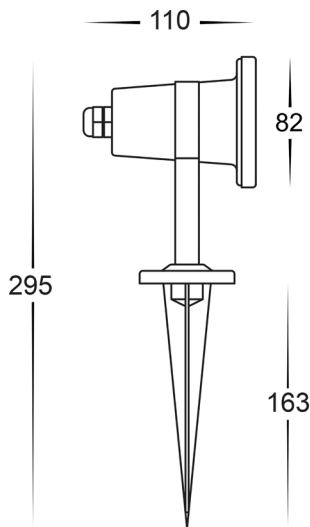

Stahl 316 Stainless Steel Garden Light

PRODUCT SPECIFICATIONS

Name	Stahl
Material	316 Stainless Steel
Colour	Stainless Steel
IP Rating	IP66
Lamp Base	MR16
CRI	> 80
Spike Length	163mm
Cable Length	400mm
Wiring	Parallel
Dimmable	No - not with supplied globes
Warranty	2 Years Replacement

COLOUR TEMP

IP RATING

APPROVAL

Tri-Colour By Havit

DIMENSIONS

COMPATIBLE WITH

Adjustable Beam Angle
HV9559W

9in1 12v or 24v DC
HV9507 (12v) / HV9508 (24v)