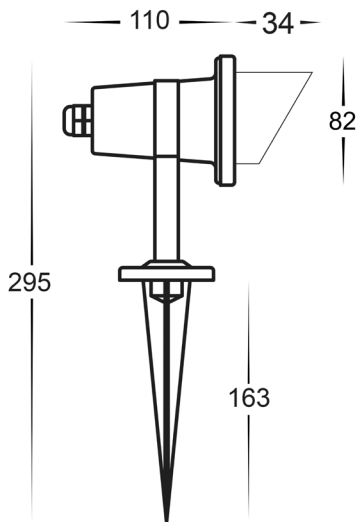

# Kap 316 Stainless Steel Garden Light

## PRODUCT SPECIFICATIONS

Name	Kap
Material	316 Stainless Steel
Colour	Stainless Steel
IP Rating	IP66
Lamp Base	MR16
CRI	> 80
Spike Length	163mm
Cable Length	400mm
Wiring	Parallel
Dimmable	No - not with supplied globes
Warranty	2 Years Replacement

## DIMENSIONS