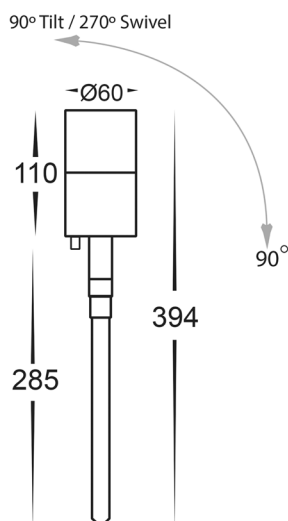

## PRODUCT SPECIFICATIONS

Name	Tivah
Material	Aluminium
Colour	Poly Powder Coated Black
IP Rating	IP65
Lamp Base	MR16
CRI	> 80
Spike Length	285mm
Cable Length	2 Metres
Wiring	Parallel
Dimmable	No - not with supplied globes
Warranty	2 Years Replacement

## DIMENSIONS