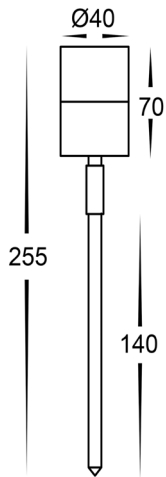

## PRODUCT SPECIFICATIONS

Name	Mini Tivah
Material	Aluminium & 316 Stainless Steel
Colour	Poly Powder Coated Black & Stainless Steel
IP Rating	IP65
Lamp Base	MR11
CRI	> 80
Spike Length	140mm
Cable Length	1 Metres
Wiring	Parallel
Dimmable	No - not with supplied globes

## DIMENSIONS

HV9654

HV9653

The drivers above are suggestions only. Factors to consider are total load, run length and cable size. For more information contact Havit Sales Office or Sales Representative

PART NUMBER	COLOUR TEMP	LUMENS	INPUT VOLTAGE	BEAM ANGLE	INCLUDED LED
<b>HV1426NW-BLK</b>	3000K + 4000K	270lm + 300lm	12v DC	120°	 <b>3000k MR11 LED+ 4000k MR11 LED</b> 3w MR11 LED
<b>HV1426NW-SS316</b>	3000K + 4000K	270lm + 300lm	12v DC	120°	 <b>3000k MR11 LED+ 4000k MR11 LED</b> 3w MR11 LED