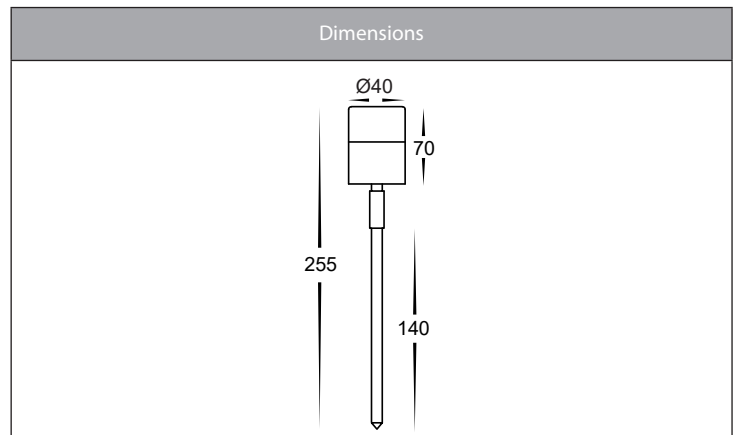

Mini Tivah Antique Brass Garden Spike Spot Light

Product Specifications

Name	Mini Tivah
Material	Solid Brass
Colour	Antique Brass
IP Rating	IP65
Installation Type	Ground - Spike
Lamp Base	MR11
Max Wattage	1x 20w MR11
Protection Class	3 (No Earth Required)
Lamp Expectancy	<30,000hrs
Diffuser Type	Clear Glass
Cable Length	1000mm
CRI	CRI>80
Dimmable	No - Not with supplied globes
IK Rating	IK08
Warranty	3 Years Replacement*

Optional Havit Compatible Accessories

Image	Part Number	Colour Temp	Input Voltage	Beam Angle	Included LED
	HV9311C	5500k	12v DC	60°	3w MR11 LED
	12v DC LED Drivers	See Catalogue or Website for full range of 12v DC LED Drivers			
	HV9911	Small IP67 Weatherproof Connector			
	HV9912	Medium IP67 Weatherproof Connector			
	HV9913	Large IP67 Weatherproof Connector			