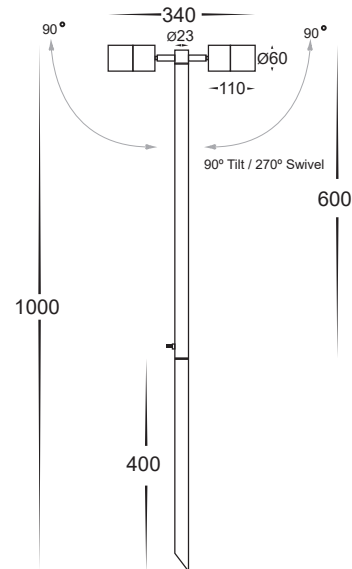

Tivah Aluminium Black Double Adjustable Garden Spot Light

Product Specifications

Name	Tivah
Material	Aluminium
Colour	Poly Powder Coated Black
IP Rating	IP65
Installation Type	Ground - Spike
Lamp Base	MR16
Max Wattage	2x 20w MR16
Lamp Expectancy	<30,000hrs
Diffuser Type	Clear Glass
Cable Length	2000mm
CRI	CRI>80
Dimmable	No - Not with supplied globes
Warranty	3 Years Replacement*

Optional Havit Compatible Accessories

Image	Part Number	Colour Temp	Input Voltage	Beam Angle	Included LED
	HV9559W	2700k	12v DC	20° 40° 60°	6w MR16 LED
	HV9507	3000k 4000k 5500k	12v DC	60°	TRI Colour 3/5/7w MR16 LED
	HV9508	3000k 4000k 5500k	24v DC	60°	TRI Colour 3/5/7w MR16 LED
	12v DC LED Drivers	See Catalogue or Website for full range of 12v DC LED Drivers			

Product Ordering

Part Number	Colour Temp	Lumens	Input Voltage	Beam Angle	Included LED	Barcode
HV1425T	3000k 4000k 5500k	2x 270lm 2x 285lm 2x 300lm	12v DC	120°	TRI Colour 2x 5w MR16 LED	9350418015846

*Items ordered after 01-01-2022