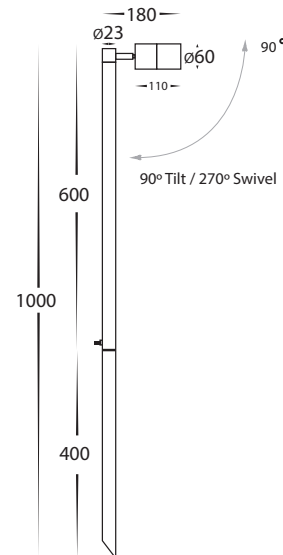

Tivah Aluminium Black Single Adjustable Garden Spot Light

Product Specifications

| | |
|-------------------|-------------------------------|
| Name | Tivah |
| Material | Aluminium |
| Colour | Poly Powder Coated Black |
| IP Rating | IP65 |
| Installation Type | Ground - Spike |
| Lamp Base | MR16 |
| Max Wattage | 20w MR16 |
| Lamp Expectancy | <30,000hrs |
| Diffuser Type | Clear Glass |
| Cable Length | 2000mm |
| CRI | CRI>80 |
| Dimmable | No - Not with supplied globes |
| Warranty | 3 Years Replacement* |

Optional Havit Compatible Accessories

| Image | Part Number | Colour Temp | Input Voltage | Beam Angle | Included LED |
|-------|--------------------|---|---------------|-------------------|---|
| | HV9559W | 2700k | 12v DC | 20° 40° 60° | 6w MR16 LED |
| | HV9507 | 3000k 4000k 5500k | 12v DC | 60° | TRI Colour 3/5/7w MR16 LED |
| | HV9508 | 3000k 4000k 5500k | 24v DC | 60° | TRI Colour 3/5/7w MR16 LED |
| | 12v DC LED Drivers | See Catalogue or Website for full range of 12v DC LED Drivers | | | |

Product Ordering

| Part Number | Colour Temp | Lumens | Input Voltage | Beam Angle | Included LED | Barcode |
|----------------|-------------------------|-------------------------|---------------|------------|----------------------------------|---------------|
| HV1423T | 3000k 4000k 5500k | 270lm 285lm 300lm | 12v DC | 120° | TRI Colour 5w MR16 LED | 9350418015839 |