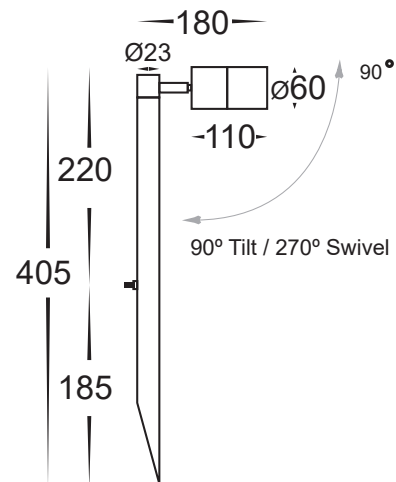

Tivah Aluminium Black Single Adjustable Garden Spot Light

Product Specifications

Name	Tivah
Material	Aluminium
Colour	Poly Powder Coated Black
IP Rating	IP65
Installation Type	Ground - Spike
Lamp Base	MR16
Max Wattage	20w MR16
Lamp Expectancy	<30,000hrs
Diffuser Type	Clear Glass
Cable Length	2000mm
CRI	CRI>80
Dimmable	No - Not with supplied globes
Warranty	3 Years Replacement*

Optional Havit Compatible Accessories

Image	Part Number	Colour Temp	Input Voltage	Beam Angle	Included LED
	HV9559W	2700k	12v DC	20° 40° 60°	6w MR16 LED
	HV9507	3000k 4000k 5500k	12v DC	60°	TRI Colour 3/5/7w MR16 LED
	HV9508	3000k 4000k 5500k	24v DC	60°	TRI Colour 3/5/7w MR16 LED
	12v DC LED Drivers	See Catalogue or Website for full range of 12v DC LED Drivers			

Product Ordering

Part Number	Colour Temp	Lumens	Input Voltage	Beam Angle	Included LED	Barcode
HV1407T-BLK	3000k 4000k 5500k	270lm 285lm 300lm	12v DC	120°	TRI Colour 5w MR16 LED	9350418015785

*Items ordered after 01-01-2022